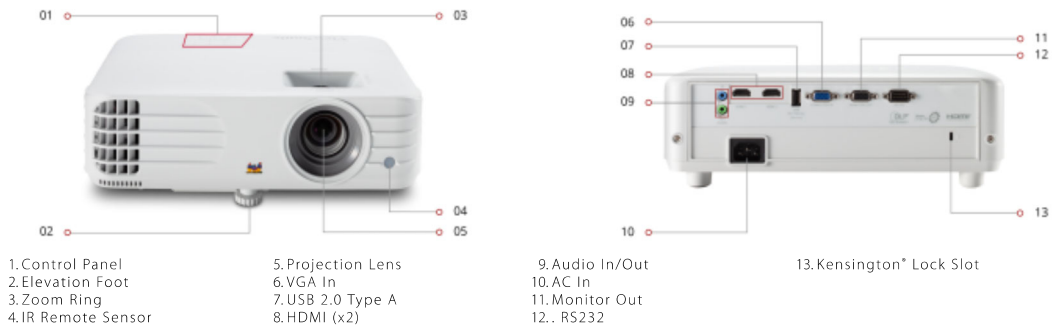

Key Features

Bright Images in Any Environment | Long Lamp Life | Vertical Lens Shift

| Cloud-based Color Profile Exchange | SuperColor: Amazing Color

Accuracy

Product Description

Ideal for both home entertainment and office use, the ViewSonic® PX701HD delivers stunning Full HD images for versatile projection. With 3,500 ANSI lumens, this high-brightness projector delivers clear pictures even in brightly lit rooms. What's more, an energy-saving SuperEco™ feature reduces power consumption and extends the lamp life by up to 20,000 hours,* effectively reducing lamp replacement and maintenance costs. A cloud-based vColorTuner™ feature allows users to customize and save color profiles, while exclusive SuperColor™ technology offers a wide color gamut for beautiful image production in nearly any environment. Dual HDMI inputs and USB power supply delivers flexible connectivity options for gaming, movies, wireless dongles, and more.

1920 x 1080
RESOLUTION

3,500 ANSI
LUMENS

1.5-1.65
THROW RATIO

Contact Sales

- call: 888.881.8781
- email: salesinfo@viewsonic.com
- visit: viewsonic.com

Display:

Type:	DC3
Resolution Type:	HD (1920x1080)
Resolution:	1920 x 1080
Brightness (Lumens):	3,500 ANSI
Display Size (in.):	30 - 300 in. / 0.76 - 7.62 m
Throw Distance:	1m~10.96m (100°@3.32m)
Throw Ratio:	1.5-1.65
Keystone:	Vertical (± 40°) / Horizontal (± 40°)
Lens:	1.1x optical zoom
Light Source (watt):	203
Light Source Life, Normal (hours):	5000

Audio:

Internal Speakers:	10W (x1)
--------------------	----------

Power:

Voltage:	100-240V+/- 10%, 50/60Hz AC
Consumption (typical):	300W
Stand-by:	<0.5W

Controls:

Physical Controls:	Keypad, Power key
On Screen Display:	Display, Image, Power Management, Basic, Advanced, System, Information (See user guide for full OSD functionality)