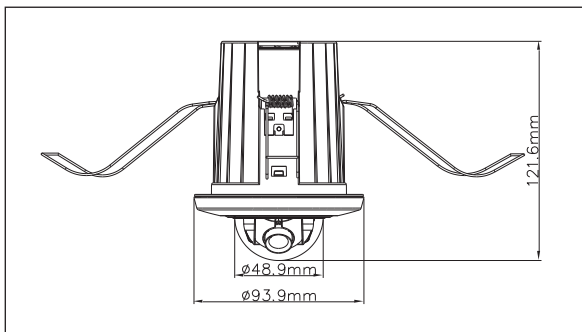

DS-2CD2E10F 1.3 MP Recessed Mount Dome

Key Features

- 1.3 Megapixel High Resolution
- Up to 1280 x 960 Resolution
- 30 fps Real-Time Video
- Efficient Encoding Capability
- On-Board Storage: Up to 128 GB
- 3D Digital Noise Reduction
- Digital WDR
- Dual Streams
- Backlight Compensation

Dimensions

Order Model

DS-2CD2E10F

DS-2CD2E10F

DS-2CD2E10F	
Camera	
Image Sensor	1/3" progressive scan CMOS
Minimum Illumination	Color: 0.028 @ f/2.0; BW: 0 with IR
Shutter Speed	1/3 s to 1/100,000 s
Lens Type	4 mm fixed lens (2.8 mm/6 mm lens optional)
Angle of View	4 mm: 73.1°, 2.8 mm: 92.5°, 6 mm: 46°
Lens Mount	M12
Day/Night	Electronic
DNR	3D digital noise reduction
WDR	Digital WDR
Compression Standard	
Video Compression	H.264/MJPEG
H.264 Type	Baseline Profile/Main Profile
Video Bit Rate	32 Kbps to 8 Mbps
Dual Streams	Supported
Image	
Maximum Resolution	1280 x 960
Frame Rate	30 fps (1280 × 960, 1280 × 720)
Image Setting	Rotate mode, saturation, brightness, contrast, sharpness adjustable by client software or Web browser
BLC	Supported, zone configurable
ROI Codec	Supported
D/N Switch	Auto/schedule/triggered by alarm in
Network	
Network Storage	NAS (supports NFS,SMB/CIFS), ANR
Alarm Trigger	Motion detection, tampering alarm, network disconnect, IP address conflict, storage exception
Protocols	TCP/IP, UDP, ICMP, HTTP, HTTPS, FTP, DHCP, DNS, DDNS, RTP, RTSP, RTCP, PPPoE, NTP, UPnP, SMTP, SNMP, IGMP, 802.1X, QoS, IPv6, Bonjour
General	One-key reset, flash-prevention, dual stream, heartbeat, mirror, password protection, privacy mask, watermark, IP address filtering, anonymous access
Standards	ONVIF (PROFILE S, PROFILE G), PSIA, CGI, ISAPI
Interface	
Communication Interface	1 RJ-45 10M/100M Ethernet port
On-Board Storage	Built-in microSD/SDHC/SDXC slot; up to 128 GB
General	
Operating Conditions	-10° C to 40° C (-14° F to 104° F), humidity 95% or less (non-condensing)
Power Supply	12 VDC ±10%, PoE (802.3af)
Power Consumption	Maximum 4.2 W
Dimensions	Φ93.9 × 121.6
Weight	200 g