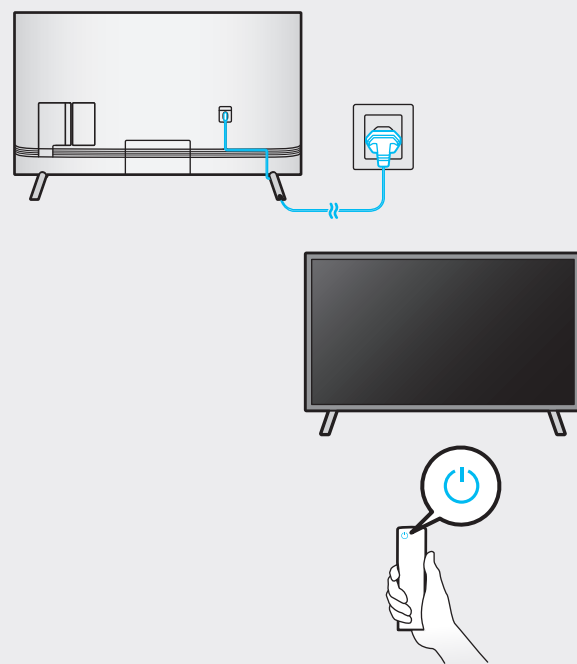

4

82"

5

6

49" - 75"

82"

7

SAMSUNG

QUICK SETUP GUIDE

Scan this QR code with your smart phone to see helpful videos.