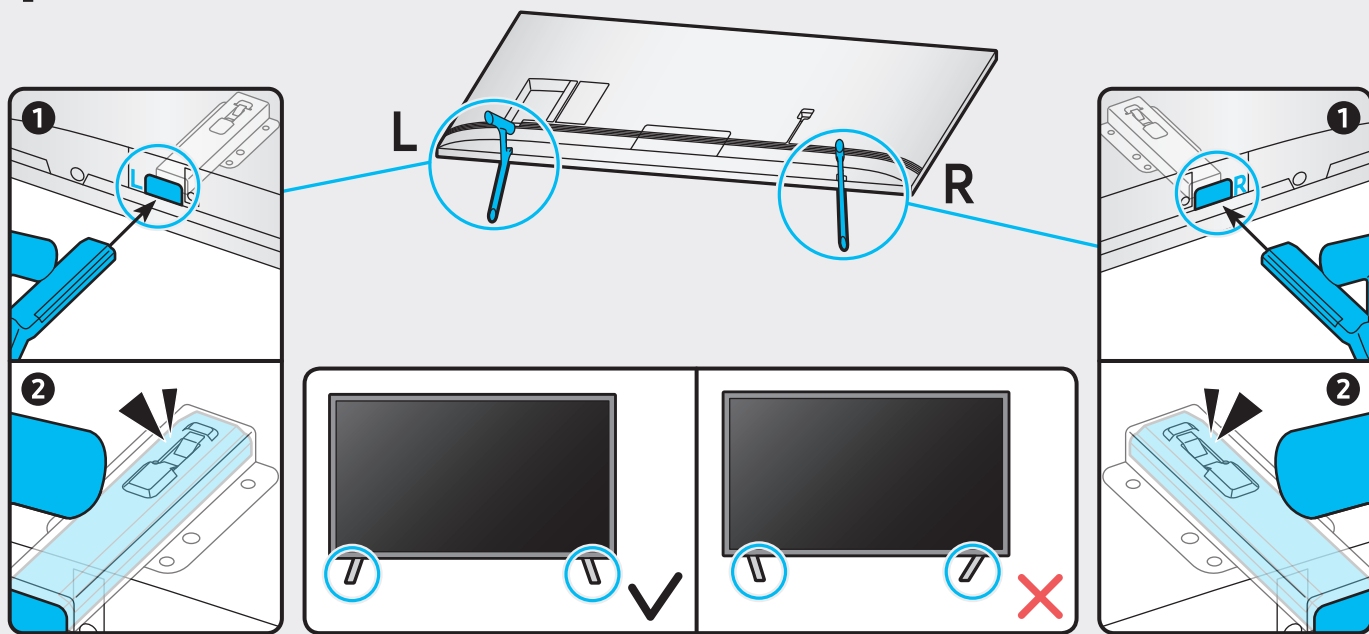

4

82"

5

6

49" - 75"

82"

7

SAMSUNG

QUICK SETUP GUIDE

Scan this QR code with your smart phone to see helpful videos.