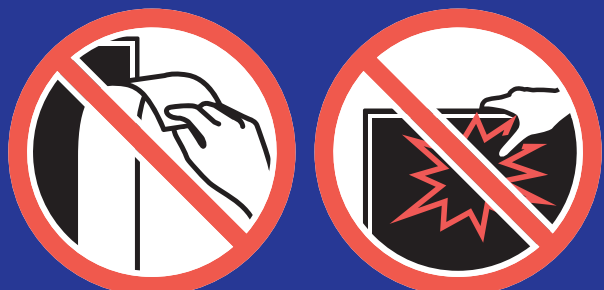

# QUICK SETUP GUIDE

Scan this QR code with your smart phone to see helpful videos.

For Wall Mount

x 4  
Wall Mount Adapter

\* These items may not be provided depending on the model.

49"

55" - 75"

82"