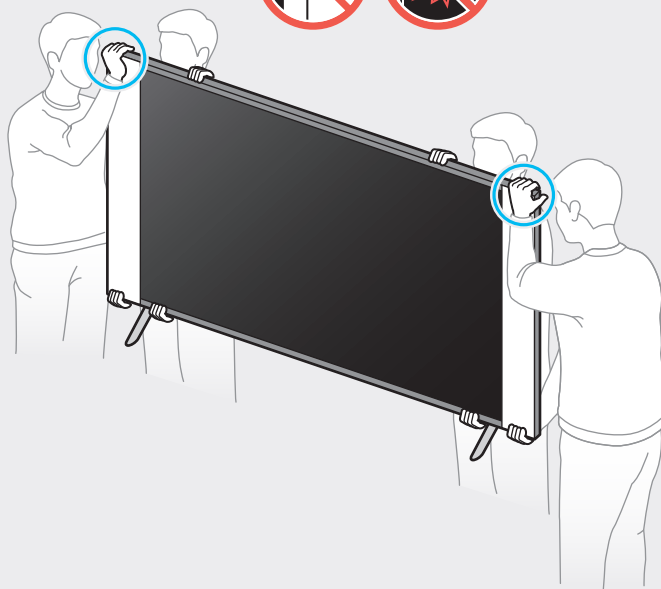

4

82"

5

6

49" - 75"

82"

7

SAMSUNG

QUICK SETUP GUIDE

Scan this QR code with your smart phone to see helpful videos.