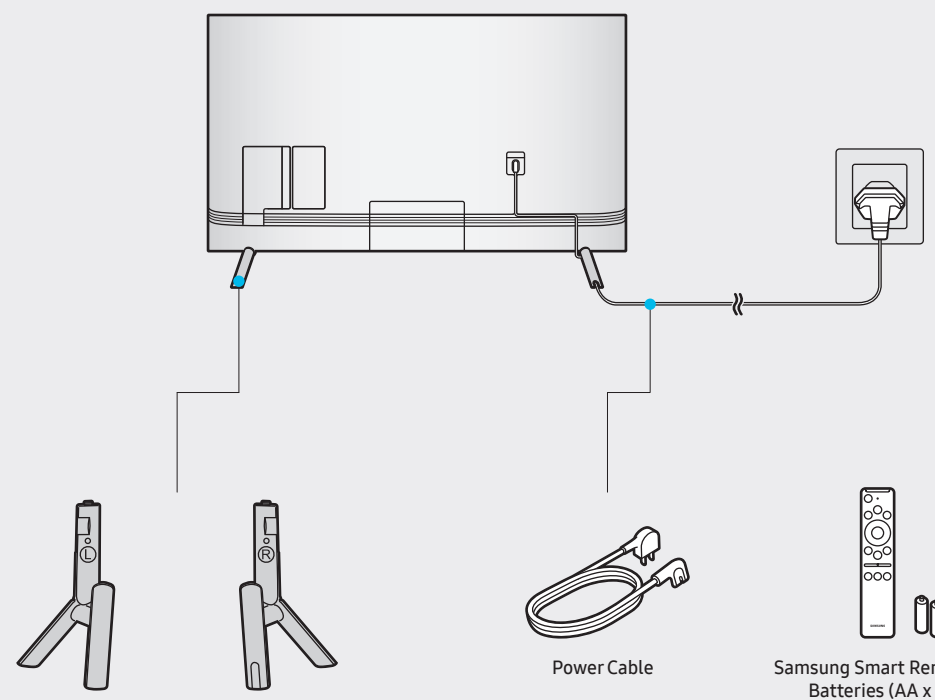

# QUICK SETUP GUIDE

Scan this QR code with your smart phone to see helpful videos.

For Wall Mount

x 4  
Wall Mount Adapter

\* These items may not be provided depending on the model.

49"

55" - 75"

82"