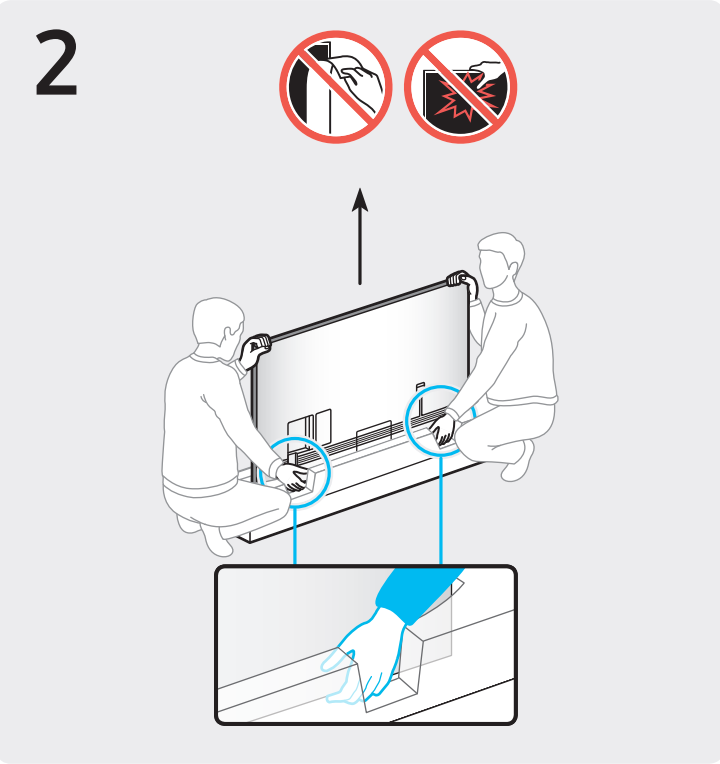

# QUICK SETUP GUIDE

Scan this QR code with your smart phone to see helpful videos.

For Wall Mount

x 4  
Wall Mount Adapter

\* These items may not be provided depending on the model.

49"

55" - 75"

82"