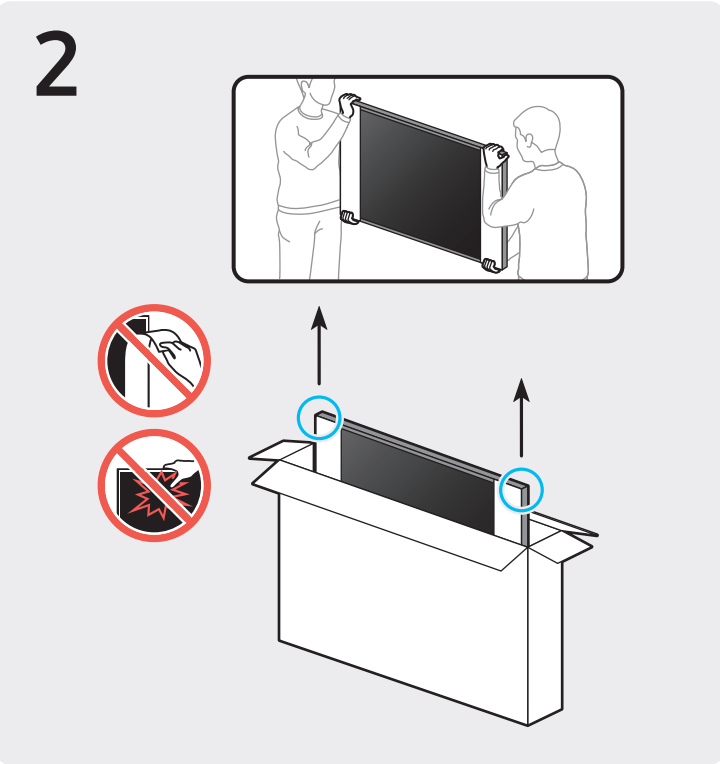

# QUICK SETUP GUIDE

Scan this QR code with your smart phone to see helpful videos.

For Wall Mount

x 4  
Wall Mount Adapter

\* These items may not be provided depending on the model.

49"

55" - 75"

82"