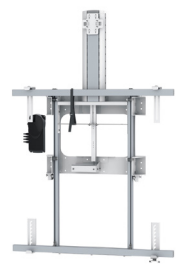

PJ03WHA

NEC Information:

Call: +49 (0)89/99 699-0

Email: infomail@nec-displays.com

www.nec-display-solutions.com