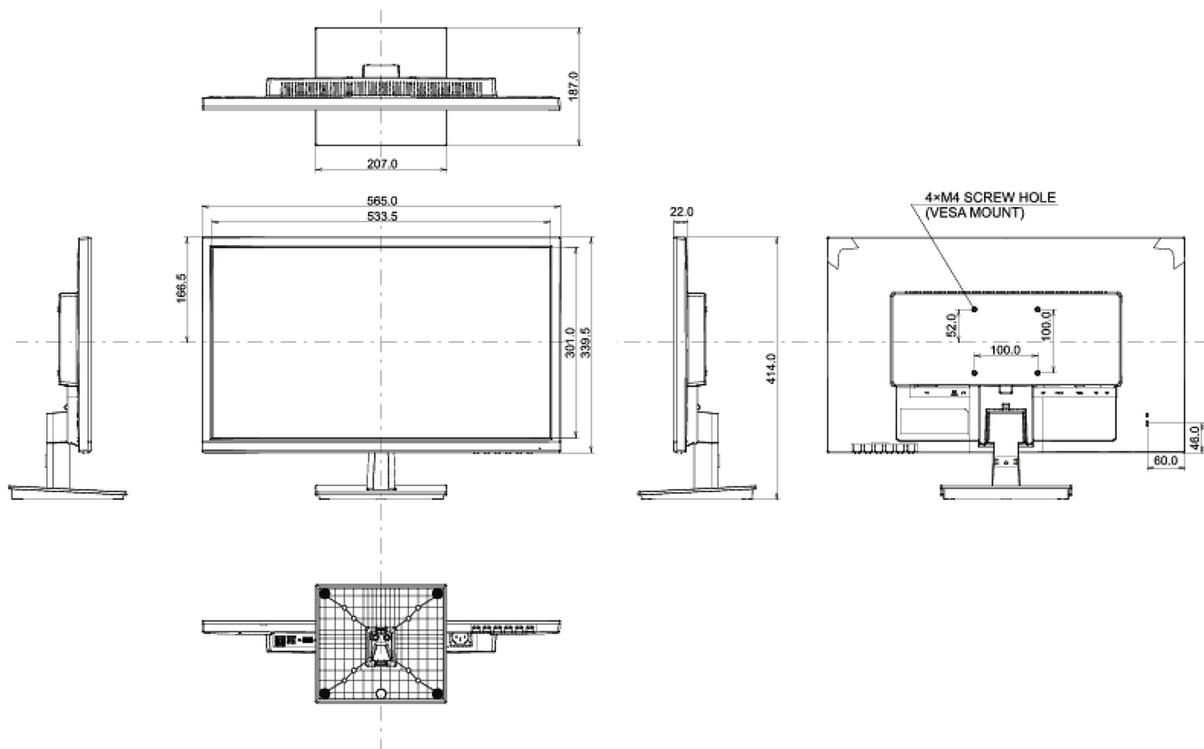

04 MECHANICAL

Display position adjustments	tilt
Tilt angle	21.5° up; 3.5° down
VESA mounting	100 x 100mm

05 ACCESSORIES INCLUDED

Cables	power, USB, HDMI
Other	quick start guide, safety guide

06 POWER MANAGEMENT

08 DIMENSIONS / WEIGHT

Product dimensions W x H x D	565 x 414 x 187mm
Weight (without box)	3.4kg
EAN code	4948570117369

E2483HSU-5

10 EU ENERGY EFFICIENCY LABEL

Manufacturer	iiyama
Model	ProLite E2483HSU-B5
Energy efficiency class	A+
Visible screen diagonal	61cm; 24"; (24" segment)