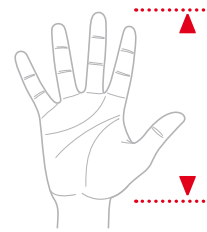

### Available in both right-handed and left-handed versions

With multiple sizes available in both right-handed and left-handed versions, you are sure to find a Contour Mouse that fits your hand perfectly. It is important to have a relaxed grip, without having to bend your fingers too much, otherwise your hand and wrist can become strained, causing injuries.

### Designed with three equally sized buttons

Contour Mouse has five buttons, including a third, full-size middle button. The three primary buttons are elongated, allowing your fingers to rest on them. You can click with outstretched fingers using small, gentle movements, without having to bend your fingers. Your thumb rests on the side of the mouse, between the Forward/Back button and the scroll wheel.

## Functions

- A Left click.** Use the large left button to left click.
- B Middle click.** Use the middle click button to auto-scroll.
- C Right click.** Use the large right button to right click.
- D Scroll wheel.** Move up and down.
- E Toggle switch.** Performs “back” and “forward” browser functions in most browsers.

## Finding the right size

To find the right size of Contour Mouse for you, measure the length from the tip of your middle finger to the first crease of the wrist.

- L**  
More than 19 cm
- M**  
17 - 19 cm
- S**  
Less than 17 cm