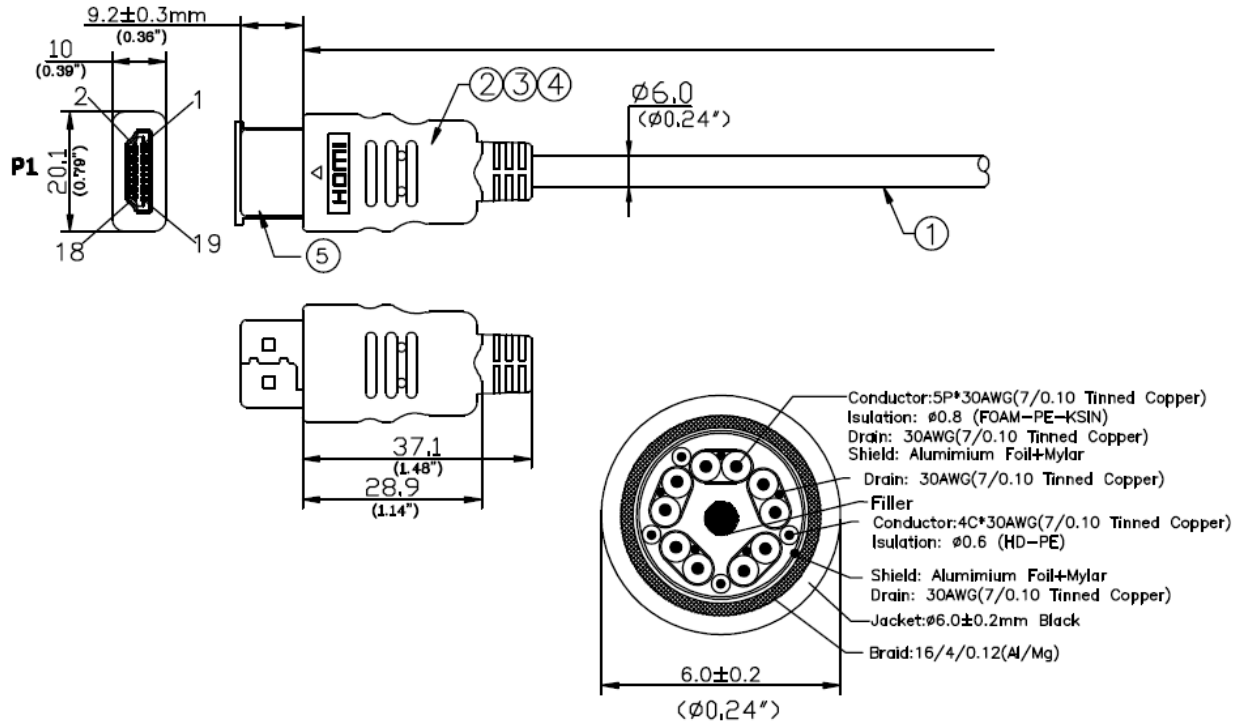

Specifications: C2G High-Speed HDMI® Cable with Ethernet

Part Number	Description	Weight (Kg)
82024	0.5m High Speed HDMI Cable with Ethernet	0.045
82004	1m High Speed HDMI Cable with Ethernet	0.064
82025	1.5m High Speed HDMI Cable with Ethernet	0.084
82005	2m High Speed HDMI Cable with Ethernet	0.109
82006	3m High Speed HDMI Cable with Ethernet	0.145
82007	1m High Speed with Ethernet HDMI Mini Cable	0.057
82008	2m High Speed with Ethernet HDMI Mini Cable	0.092
82009	3m High Speed with Ethernet HDMI Mini Cable	0.134