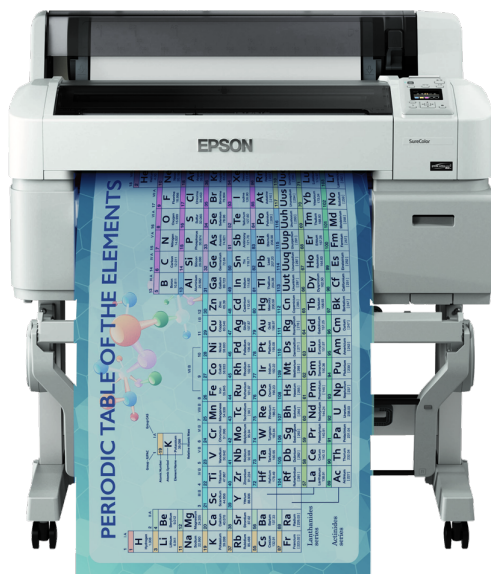

SureColor SC-T3200-PS (with Adobe Postscript Unit)

DATASHEET / BROCHURE

A highly productive 24-inch printer that combines performance, quality and value to save you time and money

The SureColor SC-T3200 maximises performance in busy graphics, CAD and GIS production environments. Powerful image processing and a fast print speed meet the market's need for maximum productivity and flexibility. Epson's PrecisionCore TFP printheads do not need replacing and, together with UltraChrome XD ink, deliver the highest level of performance, value and versatile media support.

Ideal for graphics, CAD and GIS

The SureColor SC-T3200 is one of the SureColor SC-T series of high-speed, four-colour large-format printers, designed to produce a wide range of high-quality graphics, CAD and GIS applications in design, commercial print, copy shop, architecture, building, engineering, retail and education environments.

Highly productive

To maximise productivity, the SureColor SC-T3200 features 1GB of RAM for ultra-fast image processing, and an optional 320GB HDD for job caching and recall. Optional PostScript support with dual 1.6GHz CPUs enables printing of large data-rich files quickly and directly from leading design and CAD programs. And the SureColor SC-T3200 is fast — outputting an A1 print takes just 28 seconds.

Compact, quiet and easy to use

With its sleek styling, compact footprint, low noise levels and front operation, the SureColor SC-T3200 is designed to fit easily into an office environment.

KEY FEATURES

- **Fast processing**
High-speed printing of Graphics, CAD and GIS applications
- **Large-capacity ink cartridges**
A choice of 110, 350 and 700 ml sizes mean a low TCO
- **PrecisionCore TFP printhead**
Permanent printhead for duration of printer lifetime
- **UltraChrome XD inks**
Produce quality, vibrant, smudge- and water-resistant images
- **PostScript support with 2x1.6GHz CPUs**
Print multiple formats, including data-rich files, quickly and directly