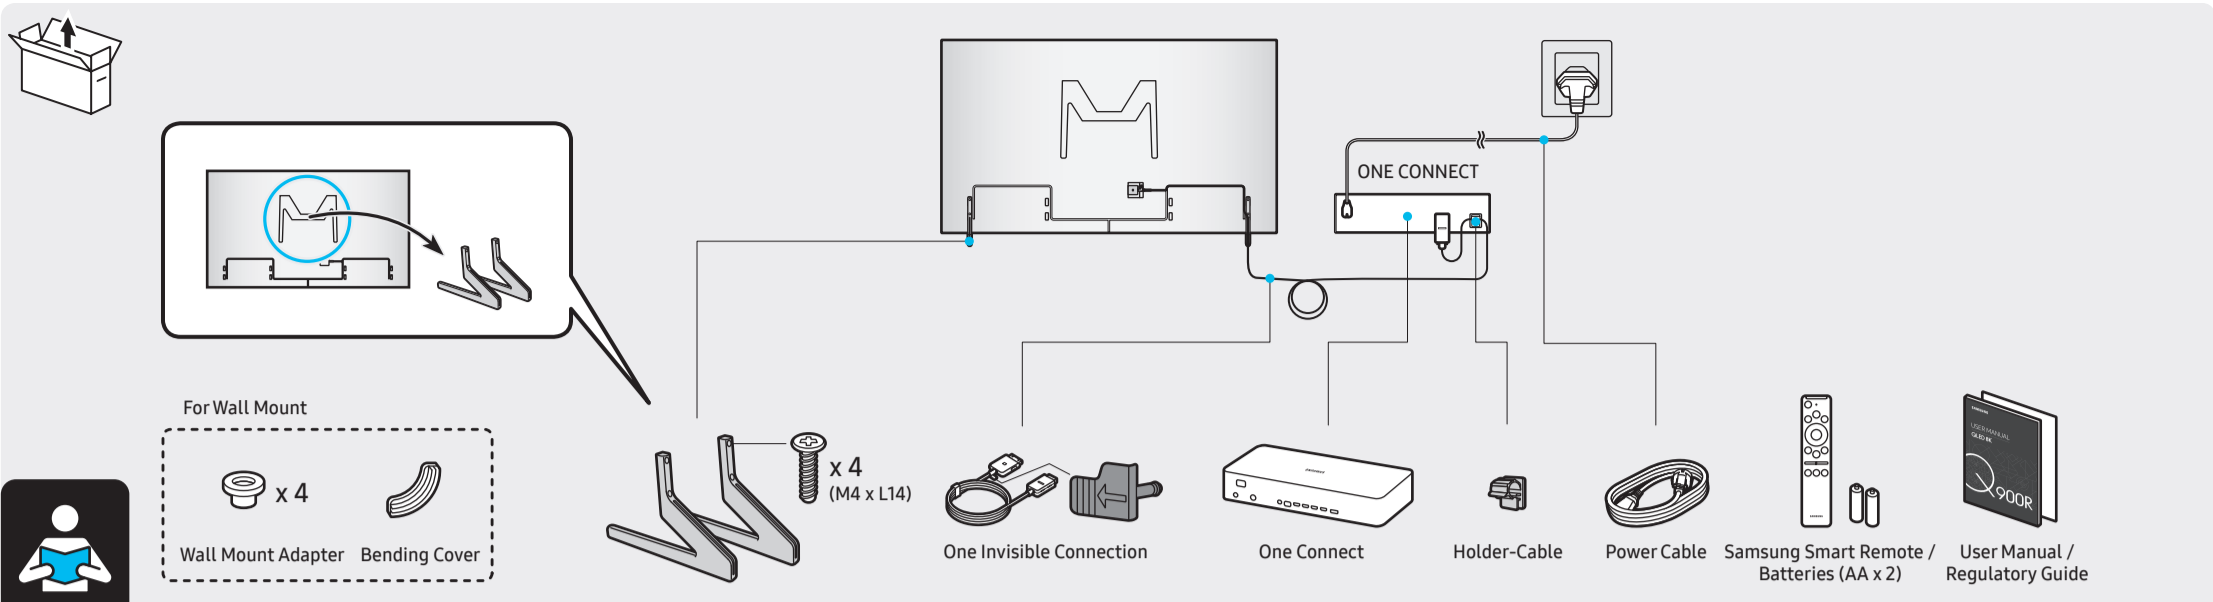

SAMSUNG

QUICK SETUP GUIDE

Scan this QR code with your smart phone to see helpful videos.

65"

75"

82"