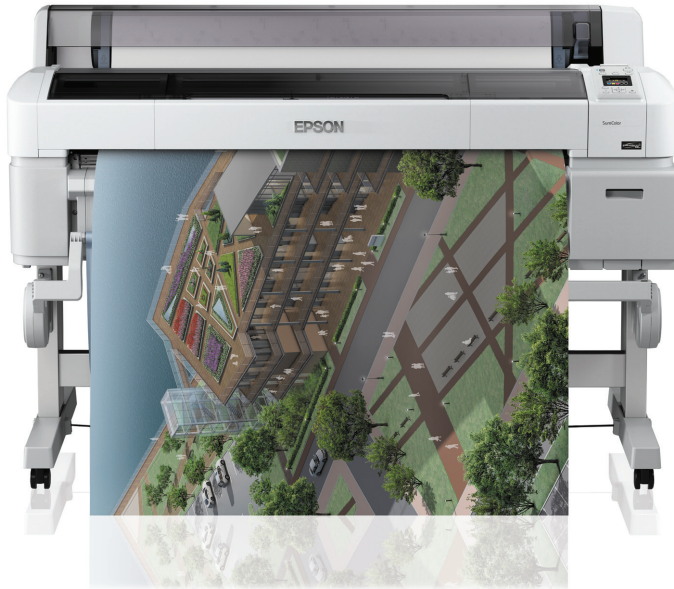

Epson SureColor SC-T7000

DATASHEET

This 44-inch large format 4-colour printer is ideal for applications where speed and economy are paramount, such as CAD, GIS, custom banners, presentations and indoor signage. It comes with a version of PRESTIGE software created for Epson. Creating posters is easy, even with no experience. This cost-effective package can reduce turnaround times and enhance marketing and promotional activities.

Designed to fit seamlessly into the office environment, the SC-T7000 features sleek styling, a small footprint, and is operated from the front to allow convenient placement against a wall.

Efficient and economical

The SC-T7000 takes just 28 seconds to produce an A1 print in draft mode on plain paper, and offers optimised running costs with a choice of 700ml, 350ml and 110ml ink cartridge sizes.

Easy to set-up and use

Straightforward to install, it integrates into most production environments. This printer is also so easy to use that operators do not need special training. All controls are at the front. Media is fed in at the top, and the finished prints emerge at the front, stacking neatly into a basket. Tracking how much paper is left on a roll is simple thanks to media barcode printing.