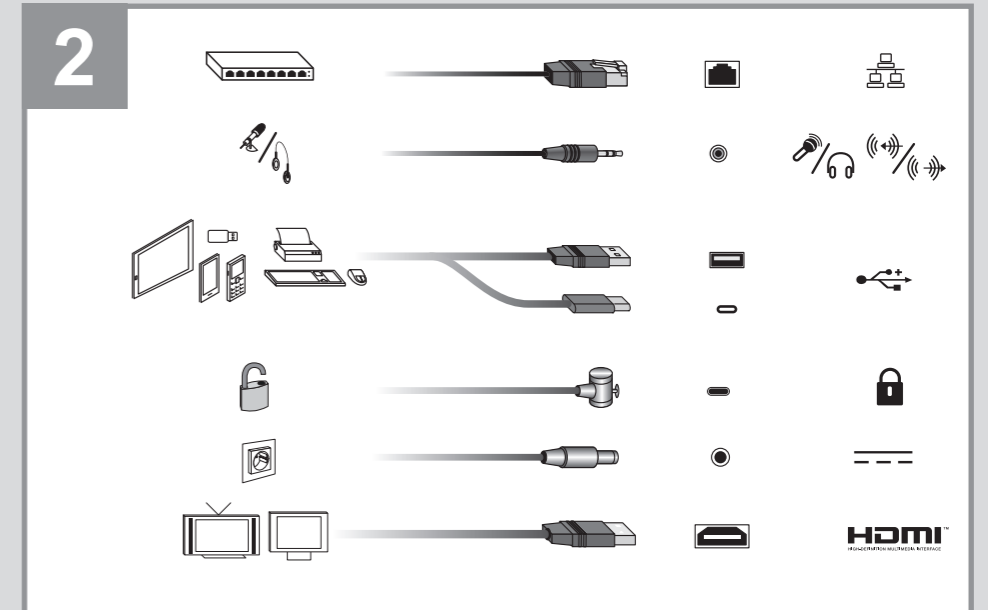

Quick Start Guide

Published by / Contact address in the EU
Fujitsu Technology Solutions GmbH
Mies-van-der-Rohe-Straße 8
80807 München, Germany

Copyright
© 07/2020 Fujitsu Client Computing Limited
Fujitsu Ltd. order number: B6FK-4271-01DE-00, Edition 1