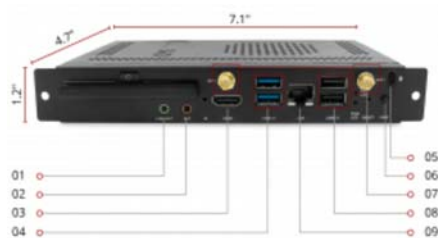

## Product Description

The ViewSonic® VPC12-WPO-6 slot-in PC delivers smart whiteboard and smart meeting room functionality for ViewSonic Viewboard® interactive displays (IFP60 series). This slot-in PC module easily plugs into compatible displays and supports high-definition audio and video. With a powerful Intel® i7 processor, 8GB RAM and fast SSD, the VPC12-WPO-6 provides the computing power needed for fast-moving educational or corporate environments. With Intel® vPro™ technology, along with a Trusted Platform Module (TPM 2.0), this slot-in PC provides an incredibly secure IT environment. Flexible connectivity options include HDMI, VGA, USB 2.0 and 3.0 ports, as well as Giga LAN RJ45 and integrated 802.11 AC.

**Dimensions (imperial) (WxHxD):**

Physical (in.):	7.1 x 4.7 x 1.2
-----------------	-----------------

**Dimensions (metric) (WxHxD):**

Physical (mm):	180.0 x 119.0 x 30.0
----------------	----------------------