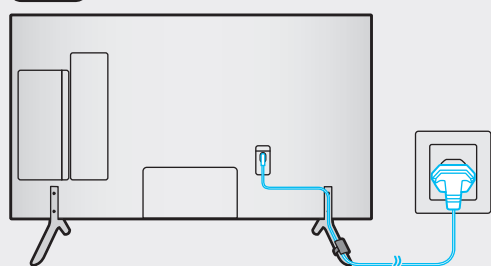

4

5

6

7

43"

49"-75"

SAMSUNG

QUICK SETUP GUIDE

Scan this QR code with your smart phone to see helpful videos.

For Wall Mount
x 4
Wall Mount Adapter

Power Cable

The Remote Control /
Batteries (AAA x 2)

User Manual /
Regulatory Guide

43"
-
50"

55"

58"
-
75"