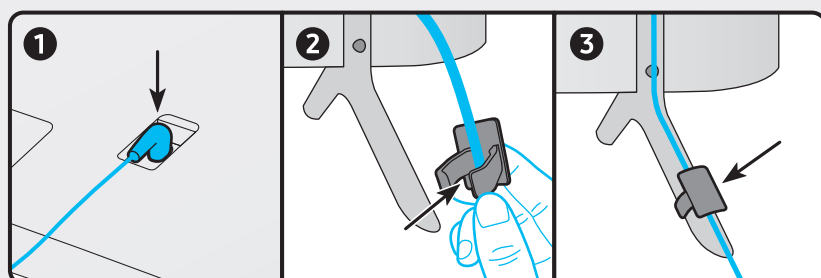

4

5

6

7

43"

49"-75"

SAMSUNG

QUICK SETUP GUIDE

Scan this QR code with your smart phone to see helpful videos.

For Wall Mount
x 4
Wall Mount Adapter

Power Cable

The Remote Control /
Batteries (AAA x 2)

User Manual /
Regulatory Guide

43"
-
50"

55"

58"
-
75"