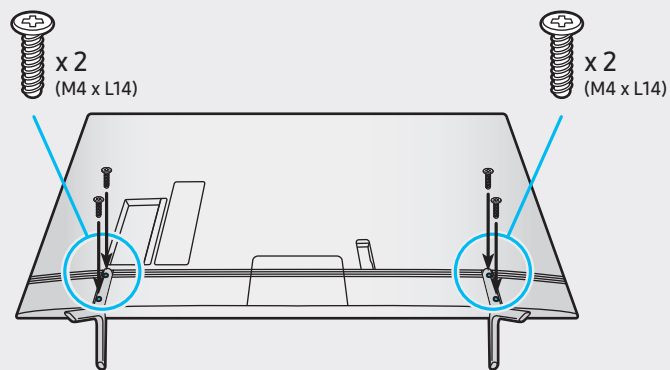

4

5

6

7

43"

49"-75"

SAMSUNG

QUICK SETUP GUIDE

Scan this QR code with your smart phone to see helpful videos.

For Wall Mount
x 4
Wall Mount Adapter

Power Cable

The Remote Control /
Batteries (AAA x 2)

User Manual /
Regulatory Guide

43"
-
50"

55"

58"
-
75"