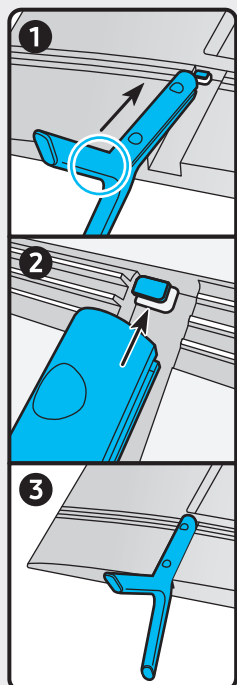

4

5

6

7

43"

49"-75"

SAMSUNG

QUICK SETUP GUIDE

Scan this QR code with your smart phone to see helpful videos.

For Wall Mount
x 4
Wall Mount Adapter

Power Cable

The Remote Control /
Batteries (AAA x 2)

User Manual /
Regulatory Guide

43"
-
50"

55"

58"
-
75"