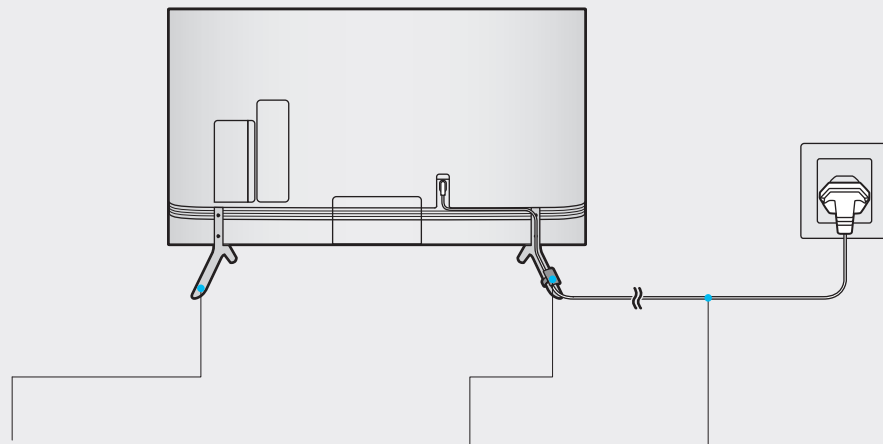

Scan this QR code with your smart phone to see helpful videos.

For Wall Mount
x 4
Wall Mount Adapter

Power Cable

The Remote Control /
Batteries (AAA x 2)

User Manual /
Regulatory Guide

43"
-
50"

55"

58"
-
75"