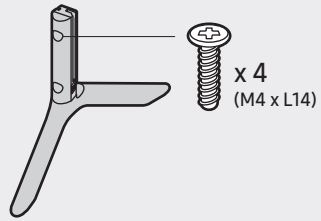

4

5

6

7

43"

49"-75"

SAMSUNG

QUICK SETUP GUIDE

Scan this QR code with your smart phone to see helpful videos.

For Wall Mount
x 4
Wall Mount Adapter

Power Cable

The Remote Control /
Batteries (AAA x 2)

User Manual /
Regulatory Guide

43"
-
50"

55"

58"
-
75"