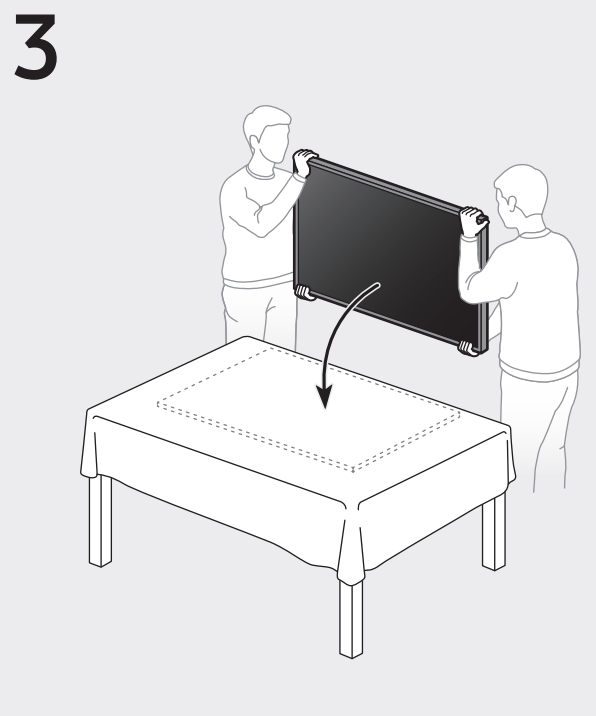

Scan this QR code with your smart phone to see helpful videos.

For Wall Mount
x 4
Wall Mount Adapter

Power Cable

The Remote Control /
Batteries (AAA x 2)

User Manual /
Regulatory Guide

43"
-
50"

55"

58"
-
75"