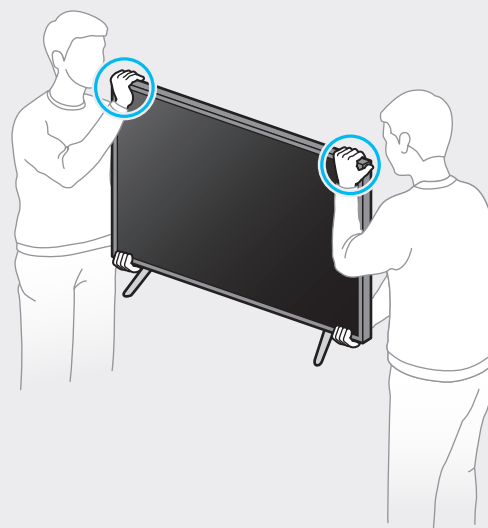

4

5

6

7

43"

49"-75"

SAMSUNG

QUICK SETUP GUIDE

Scan this QR code with your smart phone to see helpful videos.