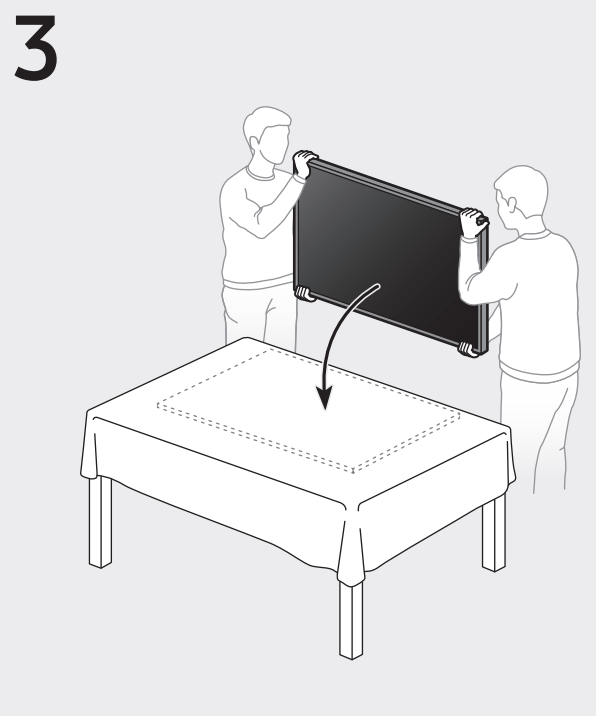

Scan this QR code with your smart phone to see helpful videos.

For Wall Mount
x 4
Wall Mount Adapter

Power Cable

The Remote Control /
Batteries (AAA x 2)

User Manual /
Regulatory Guide

43"
-
50"

55"

58"
-
75"