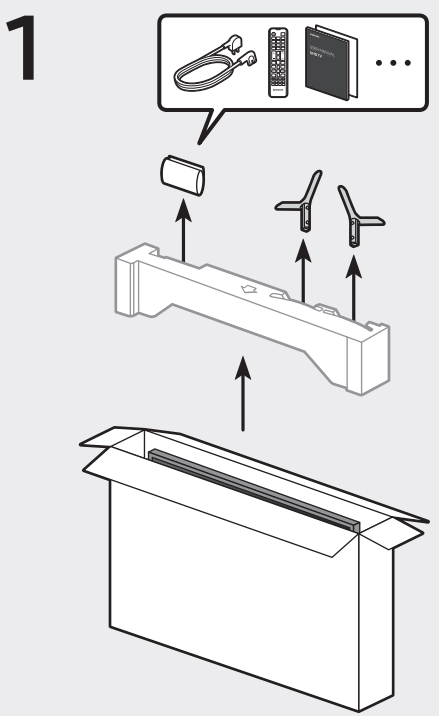

Scan this QR code with your smart phone to see helpful videos.

For Wall Mount
x 4
Wall Mount Adapter

Power Cable

The Remote Control /
Batteries (AAA x 2)

User Manual /
Regulatory Guide

43"
-
50"

55"

58"
-
75"