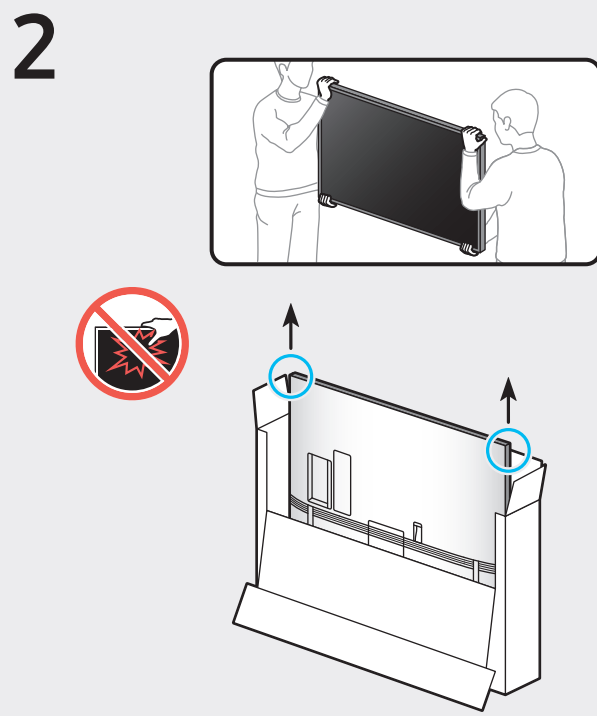

Scan this QR code with your smart phone to see helpful videos.

For Wall Mount
x 4
Wall Mount Adapter

Power Cable

The Remote Control /
Batteries (AAA x 2)

User Manual /
Regulatory Guide

43"
-
50"

55"

58"
-
75"