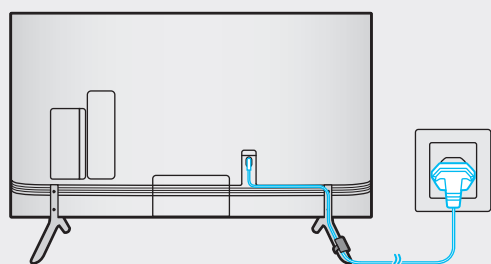

4

5

6

7

43"

49"-75"

SAMSUNG

QUICK SETUP GUIDE

Scan this QR code with your smart phone to see helpful videos.

For Wall Mount
x 4
Wall Mount Adapter

Power Cable

The Remote Control /
Batteries (AAA x 2)

User Manual /
Regulatory Guide

43"
-
50"

55"

58"
-
75"