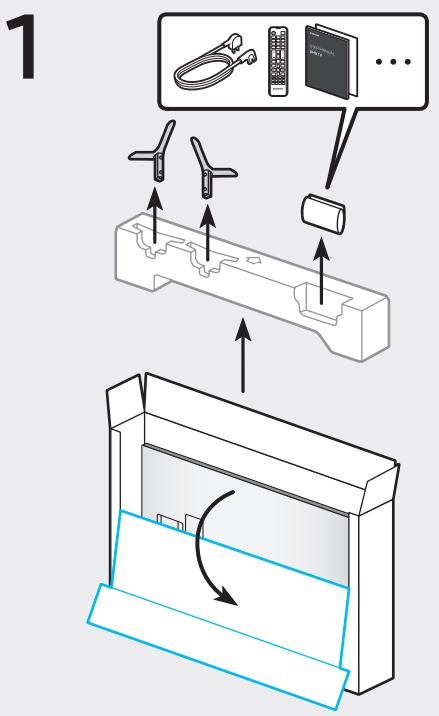

Scan this QR code with your smart phone to see helpful videos.

For Wall Mount
x 4
Wall Mount Adapter

Power Cable

The Remote Control /
Batteries (AAA x 2)

User Manual /
Regulatory Guide

43"
-
50"

55"

58"
-
75"