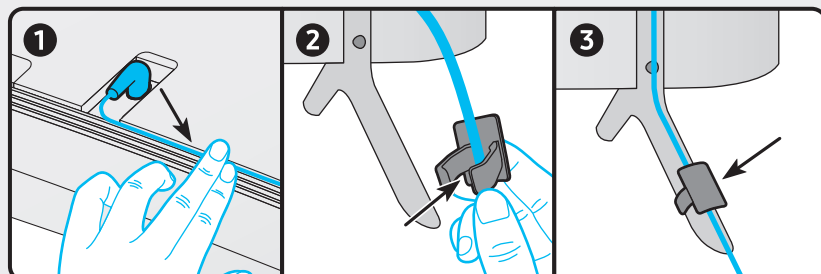

4

5

6

7

43"

49"-75"

SAMSUNG

QUICK SETUP GUIDE

Scan this QR code with your smart phone to see helpful videos.

For Wall Mount
x 4
Wall Mount Adapter

Power Cable

The Remote Control /
Batteries (AAA x 2)

User Manual /
Regulatory Guide

43"
-
50"

55"

58"
-
75"