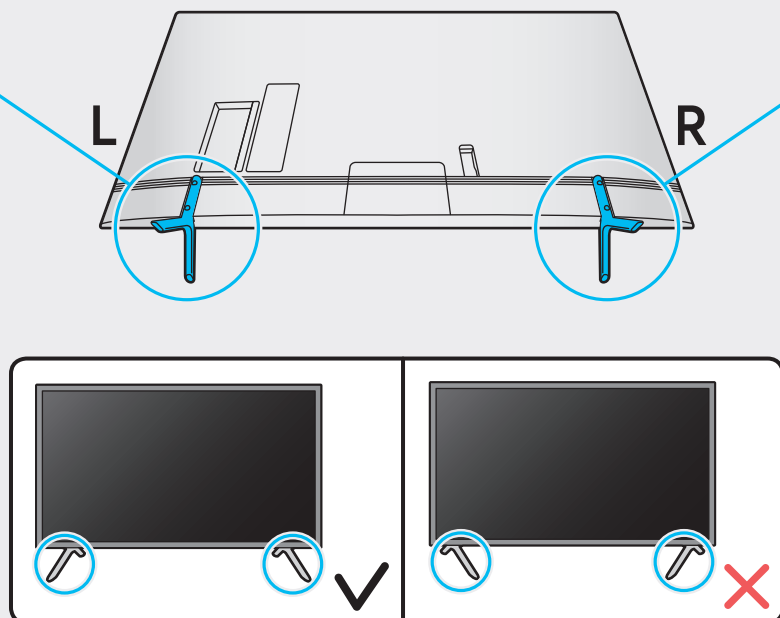

4

5

6

7

43"

49"-75"

SAMSUNG

QUICK SETUP GUIDE

Scan this QR code with your smart phone to see helpful videos.

For Wall Mount
x 4
Wall Mount Adapter

Power Cable

The Remote Control /
Batteries (AAA x 2)

User Manual /
Regulatory Guide

43"
-
50"

55"

58"
-
75"