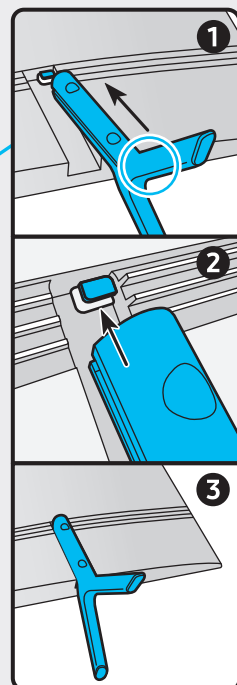

4

5

6

7

43"

49"-75"

SAMSUNG

QUICK SETUP GUIDE

Scan this QR code with your smart phone to see helpful videos.

For Wall Mount
x 4
Wall Mount Adapter

Power Cable

The Remote Control /
Batteries (AAA x 2)

User Manual /
Regulatory Guide

43"
-
50"

55"

58"
-
75"