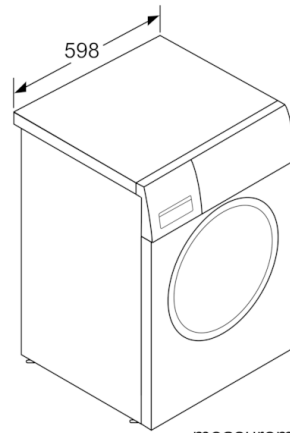

**Serie | 2, Washing machine, front loader, 7
kg, 1400 rpm
WAJ28008GB**

measurements in mm