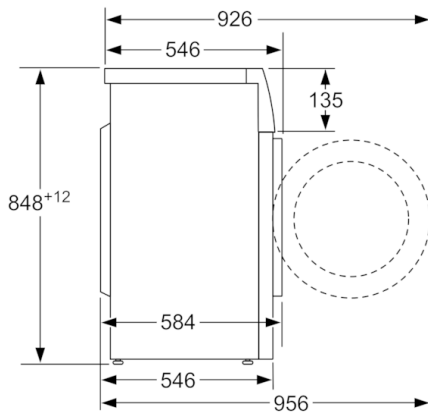

#### Technical Information

- Slide-under installation
- Large white door with 140° opening and 30 cm porthole
- Dimensions (H x W): 84.8 cm x 59.8 cm
- Appliance depth: 54.6 cm
- Appliance depth incl. door: 58.4 cm
- Appliance depth with open door: 95.6 cm

measurements in mm