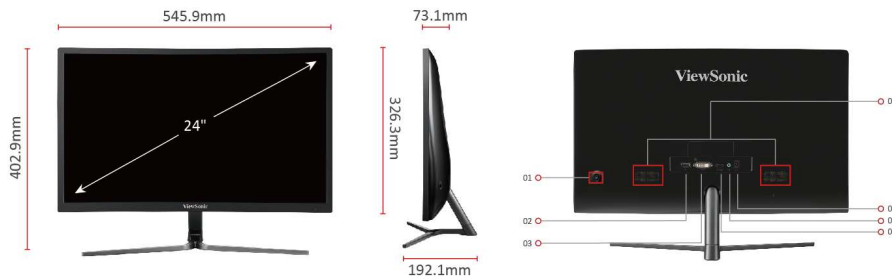

- 1. OSD Joystick
- 2. DisplayPort
- 3. DVI
- 4. HDMI
- 5. Headphone
- 6. DC Power

- 7. Internal Speakers

Visit Us [www.viewsonic.com](http://www.viewsonic.com)

**LCD PANEL**

|                         |                                 |
|-------------------------|---------------------------------|
| Monitor Size:           | 24"W (23.6" Viewable)           |
| Panel Technology:       | VA TFT LCD(Curved 1800R)        |
| Resolution:             | Full HD 1920 x 1080             |
| Display Area:           | 521.4mm (H) x 293.28mm (V)      |
| Aspect Ratio:           | 16:9                            |
| Brightness:             | 280 cd/m2 (Typ)                 |
| Contrast Ratio:         | 3000:1 (Typ)                    |
| Dynamic Contrast Ratio: | 80,000,000:1                    |
| Viewing Angles:         | 178 degrees / 178 degrees (Typ) |
| Refresh Rate:           | 144Hz                           |
| Response Time:          | GTG(Recommnd;typ'ms): 1ms       |
| Colour Gamut:           | 85% of NTSC (Typ)               |
| Pixel Size:             | 0.27156mm (H) x 0.27156mm (V)   |