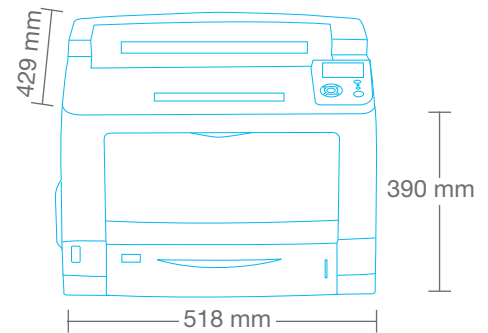

EPSON ACULASER M8000N SERIES

MODEL CONFIGURATION

- AcuLaser M8000N main model C11CA38011BZ
- AcuLaser M8000TN AL-M8000N plus optional 500 sheet paper cassette C11CA38011BY
- AcuLaser M8000DN AL-M8000N plus optional Duplex Unit C11CA38011BX
- AcuLaser M8000DTN AL-M8000DN plus optional 500 sheet paper cassette 11CA38011BV
- AcuLaser M8000D3TN AL-M8000DN plus 3 optional 550 sheet paper cassette C11CA38011BW

SUPPLIES

- Imaging Cartridge: Standard: 15,000 pages (ISO 19752) 470x242x237 (WxDxH) - 2.7Kg C13S051188
- Imaging Cartridge: Return*: 15,000 pages (ISO 19752) 470x242x237 (WxDxH) - 2.7Kg C13S051189
- Double Box Imaging Cartridge: Return*: 30,000 pages (ISO 19752) 470x252x474 (WxDxH) - 6.4kg C13S051189DB
- Initial Toner: 6,000 pages (ISO 19752)

OPTIONS

- Duplex Unit: C12C802552
- 500-Sheet Universal Paper Cassette Unit C12C802542
- A4 Stacker: C12C802562
- Extra memory
  64MB RAM: 7000275
  128MB RAM: 7000276
  256MB RAM: 7000277

*Return toner cartridges provide customers with a lower priced toner cartridge on the agreement that the empty cartridge will be returned via Epson's free toner collection programme. Toner cartridge return is available only in countries where Epson collection is available. For more information, please visit <http://www.epson.com/recycle/>

Better Products for a Better Future™

At Epson, we know that planning for the future requires a strong commitment to the environment. That is why we strive to create innovative products that are reliable, recyclable, and energy efficient. Better products that use fewer resources help ensure a better future for us all.

EPSON®