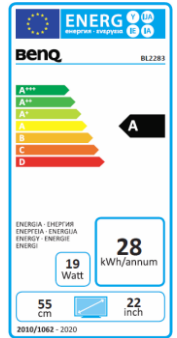

## BenQ BL2283

54.61 cm / 21.5" LED-Display

- Full-HD IPS Display
- Edge to Edge Slim Bezel Design
- Dual HDMI Connectivity
- Brightness Intelligence
- Cabel Management System

	Model : BL2283
	Art. No. / EAN Code : 9H.LHSLA.TBE / 471 8755 07838 5
<b>Panel</b>	Type : 54,61 cm / 21,5" Wide (VA Panel)
	Resolution : 1920 x 1080 Full-HD - 1080p / 16:9
	Pixel Pitch : 0,248 mm
	Picture diagonal / -area (w x h) : 546,1 mm / 476,64 x 268,11 mm
	Max. Colors: 16.7 Million
	Viewing Angle H/V (CR>=10) : 178°/ 178°
	Contrast (static) : 3000:1
	Contrast (dynamic) : 20 million:1
	Brightness : 250 cd/m <sup>2</sup>
	Response Time : 5 ms (GtG)
<b>Connection:</b>	HDMI Connector : 2 x HDMI™ 1.4
	VGA Connector : RGB analog
	Headphone Jack : Yes
	Frequency H/V : 30-83 KHz / 50-76 Hz
<b>Extra</b>	Special : Flicker Free, Low Blue Light, Brightness Intelligence
	Protection : Kensington Lock
	Mounting : Vesa 100 x 100 mm
	Swivel : -45°/+45° left/right
	Tilt : -5° / +20°
<b>Energy</b>	Power Supply : internal
	Voltage for operation : 90 ~ 264 VAC / 47 ~ 63 Hz
	Power consumption (On Mode) : 25 W
	Power consumption (Base on Energy star) : 16 W
	Power consumption (Off Mode) : < 0.5 W
<b>Certification</b>	Safety : CE
	Energy Star : 7.0
	TCO : 7.0
<b>Environment</b>	Operation : + 5 ~ +40°C; 20 ~ 90% air humidity
	Storage : -20 ~ +60°C; 10 ~ 90% air humidity
<b>Characteristic</b>	Weight net : 3.7 kg
	Housing Color : Black
	Dimension with base (H x W x D) : 489 x 391.6 x 183 mm
	Accessories : Power-, VGA-Cable
	Warranty Terms : 2 years pickup, repair and return