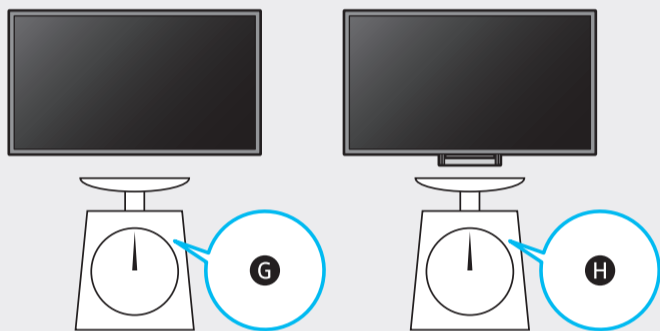

5

55"

65"

	A	B	C	D	E	F	G	H
55AU9***	48.5 inches (1232.9 mm) (123.29 cm)	27.9 inches (709.2 mm) (70.92 cm)	1.0 inches (25.7 mm) (2.57 cm)	30.5 inches (774.1 mm) (77.41 cm)	9.8 inches (249.1 mm) (24.91 cm)	54.6 inches (138 cm)	34.2 lbs (15.5 kg)	35.7 lbs (16.2 kg)
65AU9***	57.2 inches (1451.7 mm) (145.17 cm)	32.8 inches (832.2 mm) (83.22 cm)	1.0 inches (25.7 mm) (2.57 cm)	35.3 inches (897.5 mm) (89.75 cm)	11.4 inches (290.2 mm) (29.02 cm)	64.5 inches (163 cm)	46.1 lbs (20.9 kg)	47.8 lbs (21.7 kg)

\*: 0-9, A-Z

	VESA A x B (mm)	C (mm)	D x 4
55AU9***	200 x 200	11-13	M8
65AU9***	400 x 300		

\*: 0-9, A-Z

SAMSUNG

QUICK SETUP GUIDE  
 GUIDE D'INSTALLATION RAPIDE  
 GUÍA RÁPIDA DE CONFIGURACIÓN  
 GUIA RÁPIDO DE INSTALAÇÃO  
 KURZANLEITUNG ZUR KONFIGURATION  
 GUIDA DI INSTALLAZIONE RAPIDA