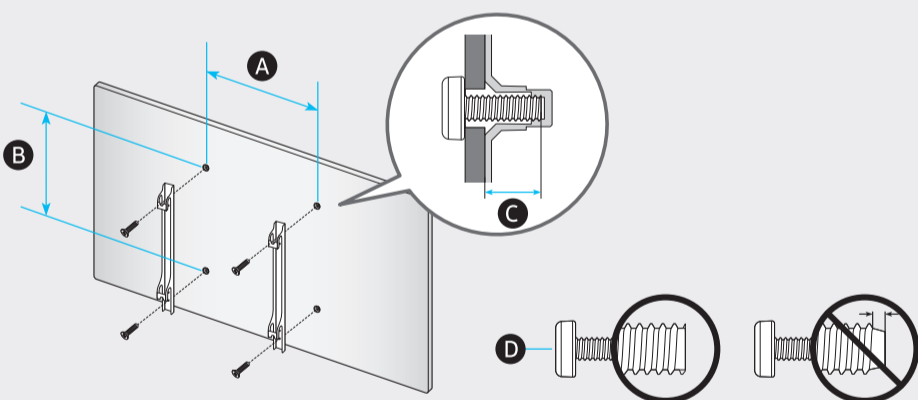

5

55"

65"

	A	B	C	D	E	F	G	H
55AU9***	48.5 inches (1232.9 mm) (123.29 cm)	27.9 inches (709.2 mm) (70.92 cm)	1.0 inches (25.7 mm) (2.57 cm)	30.5 inches (774.1 mm) (77.41 cm)	9.8 inches (249.1 mm) (24.91 cm)	54.6 inches (138 cm)	34.2 lbs (15.5 kg)	35.7 lbs (16.2 kg)
65AU9***	57.2 inches (1451.7 mm) (145.17 cm)	32.8 inches (832.2 mm) (83.22 cm)	1.0 inches (25.7 mm) (2.57 cm)	35.3 inches (897.5 mm) (89.75 cm)	11.4 inches (290.2 mm) (29.02 cm)	64.5 inches (163 cm)	46.1 lbs (20.9 kg)	47.8 lbs (21.7 kg)

\*: 0-9, A-Z

	VESA A x B (mm)	C (mm)	D x 4
55AU9***	200 x 200	11-13	M8
65AU9***	400 x 300		

\*: 0-9, A-Z

SAMSUNG

QUICK SETUP GUIDE  
 GUIDE D'INSTALLATION RAPIDE  
 GUÍA RÁPIDA DE CONFIGURACIÓN  
 GUIA RÁPIDO DE INSTALAÇÃO  
 KURZANLEITUNG ZUR KONFIGURATION  
 GUIDA DI INSTALLAZIONE RAPIDA