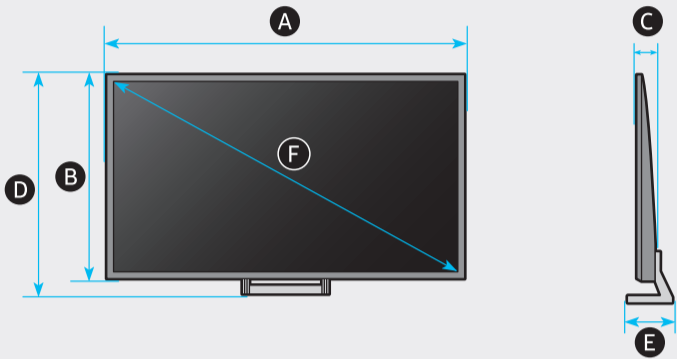

5

55"

65"

	A	B	C	D	E	F	G	H
55AU9***	48.5 inches (1232.9 mm) (123.29 cm)	27.9 inches (709.2 mm) (70.92 cm)	1.0 inches (25.7 mm) (2.57 cm)	30.5 inches (774.1 mm) (77.41 cm)	9.8 inches (249.1 mm) (24.91 cm)	54.6 inches (138 cm)	34.2 lbs (15.5 kg)	35.7 lbs (16.2 kg)
65AU9***	57.2 inches (1451.7 mm) (145.17 cm)	32.8 inches (832.2 mm) (83.22 cm)	1.0 inches (25.7 mm) (2.57 cm)	35.3 inches (897.5 mm) (89.75 cm)	11.4 inches (290.2 mm) (29.02 cm)	64.5 inches (163 cm)	46.1 lbs (20.9 kg)	47.8 lbs (21.7 kg)

\*: 0-9, A-Z

	VESA A x B (mm)	C (mm)	D x 4
55AU9***	200 x 200	11-13	M8
65AU9***	400 x 300		

\*: 0-9, A-Z

SAMSUNG

QUICK SETUP GUIDE  
 GUIDE D'INSTALLATION RAPIDE  
 GUÍA RÁPIDA DE CONFIGURACIÓN  
 GUIA RÁPIDO DE INSTALAÇÃO  
 KURZANLEITUNG ZUR KONFIGURATION  
 GUIDA DI INSTALLAZIONE RAPIDA