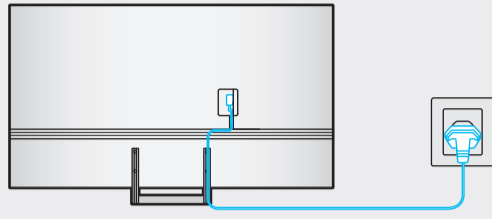

65"

	A	B	C	D	E	F	G	H
55AU9***	48.5 inches (1232.9 mm) (123.29 cm)	27.9 inches (709.2 mm) (70.92 cm)	1.0 inches (25.7 mm) (2.57 cm)	30.5 inches (774.1 mm) (77.41 cm)	9.8 inches (249.1 mm) (24.91 cm)	54.6 inches (138 cm)	34.2 lbs (15.5 kg)	35.7 lbs (16.2 kg)
65AU9***	57.2 inches (1451.7 mm) (145.17 cm)	32.8 inches (832.2 mm) (83.22 cm)	1.0 inches (25.7 mm) (2.57 cm)	35.3 inches (897.5 mm) (89.75 cm)	11.4 inches (290.2 mm) (29.02 cm)	64.5 inches (163 cm)	46.1 lbs (20.9 kg)	47.8 lbs (21.7 kg)

*: 0-9, A-Z