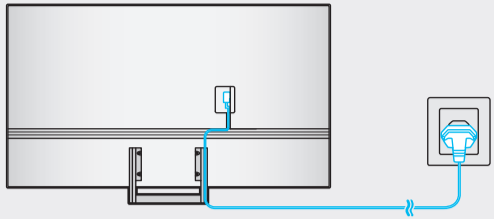

5

55"

65"

	A	B	C	D	E	F	G	H
55AU9***	48.5 inches (1232.9 mm) (123.29 cm)	27.9 inches (709.2 mm) (70.92 cm)	1.0 inches (25.7 mm) (2.57 cm)	30.5 inches (774.1 mm) (77.41 cm)	9.8 inches (249.1 mm) (24.91 cm)	54.6 inches (138 cm)	34.2 lbs (15.5 kg)	35.7 lbs (16.2 kg)
65AU9***	57.2 inches (1451.7 mm) (145.17 cm)	32.8 inches (832.2 mm) (83.22 cm)	1.0 inches (25.7 mm) (2.57 cm)	35.3 inches (897.5 mm) (89.75 cm)	11.4 inches (290.2 mm) (29.02 cm)	64.5 inches (163 cm)	46.1 lbs (20.9 kg)	47.8 lbs (21.7 kg)

\*: 0-9, A-Z

	VESA A x B (mm)	C (mm)	D x 4
55AU9***	200 x 200	11-13	M8
65AU9***	400 x 300		

\*: 0-9, A-Z

SAMSUNG

QUICK SETUP GUIDE  
 GUIDE D'INSTALLATION RAPIDE  
 GUÍA RÁPIDA DE CONFIGURACIÓN  
 GUIA RÁPIDO DE INSTALAÇÃO  
 KURZANLEITUNG ZUR KONFIGURATION  
 GUIDA DI INSTALLAZIONE RAPIDA