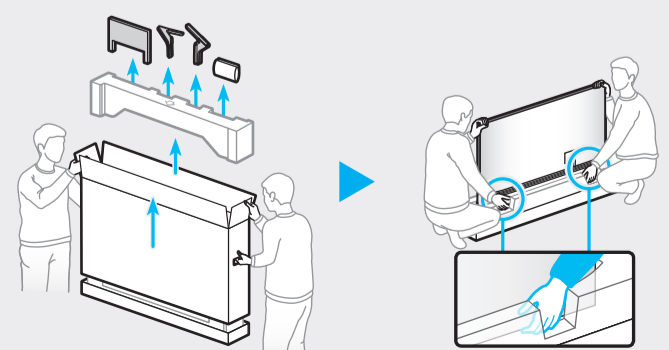

5

55"

65"

	A	B	C	D	E	F	G	H
55AU9***	48.5 inches (1232.9 mm) (123.29 cm)	27.9 inches (709.2 mm) (70.92 cm)	1.0 inches (25.7 mm) (2.57 cm)	30.5 inches (774.1 mm) (77.41 cm)	9.8 inches (249.1 mm) (24.91 cm)	54.6 inches (138 cm)	34.2 lbs (15.5 kg)	35.7 lbs (16.2 kg)
65AU9***	57.2 inches (1451.7 mm) (145.17 cm)	32.8 inches (832.2 mm) (83.22 cm)	1.0 inches (25.7 mm) (2.57 cm)	35.3 inches (897.5 mm) (89.75 cm)	11.4 inches (290.2 mm) (29.02 cm)	64.5 inches (163 cm)	46.1 lbs (20.9 kg)	47.8 lbs (21.7 kg)

*: 0-9, A-Z

	VESA A x B (mm)	C (mm)	D x 4
55AU9***	200 x 200	11-13	M8
65AU9***	400 x 300		

*: 0-9, A-Z

SAMSUNG

QUICK SETUP GUIDE
GUIDE D'INSTALLATION RAPIDE
GUÍA RÁPIDA DE CONFIGURACIÓN
GUIA RÁPIDO DE INSTALAÇÃO
KURZANLEITUNG ZUR KONFIGURATION
GUIDA DI INSTALLAZIONE RAPIDA

BN68-12564J-00

55"

65"