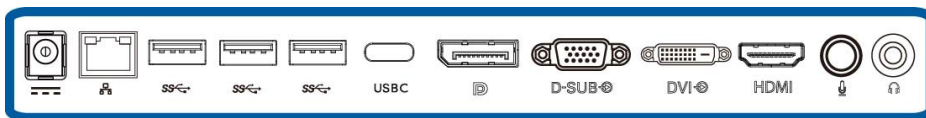

Compliance and standards

- Regulatory Approvals: CE Mark, FCC Class B, VCCI, SEMKO, cETLus, CU-EAC, WEEE, CECP, TUV Ergo, TUV/GS, TCO edge

Cabinet

- Front bezel: Black
- Rear cover: Black
- Foot: Black
- Finish: Texture

What's in the box?

- Monitor with stand
- Cables: D-Sub cable, DisplayPort cable, Power cable, USB C to USB C cable, USB C to USB A cable, Audio cable
- User Documentation

I/O back panel connector diagram