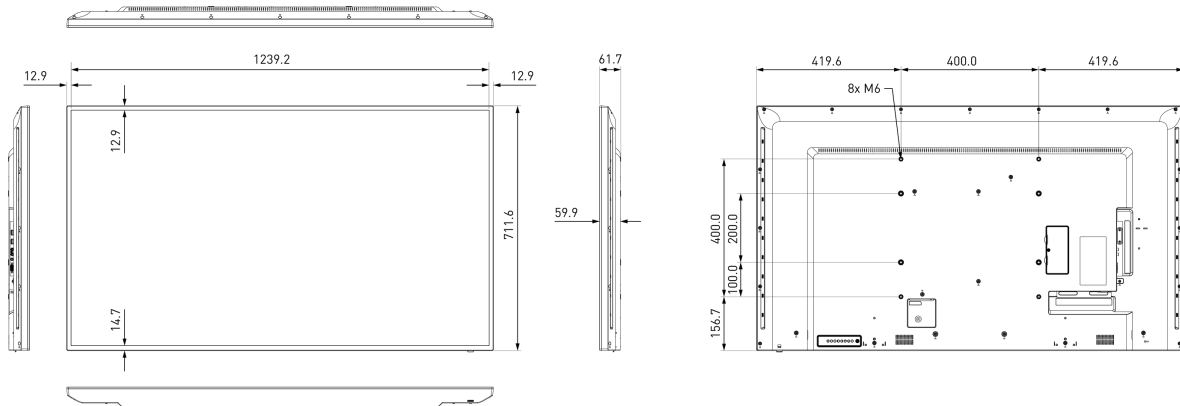

07 POWER MANAGEMENT

Power supply unit	internal
Power supply	AC 100 - 240V, 50/60Hz

08 SUSTAINABILITY

Regulations	CB, CE, TÜV-Bauart, CU
Energy efficiency class	B

09 DIMENSIONS / WEIGHT

Product dimensions W x H x D	1239.2 x 711.6 x 61.7mm
Weight (without box)	16kg
EAN code	4948570116331