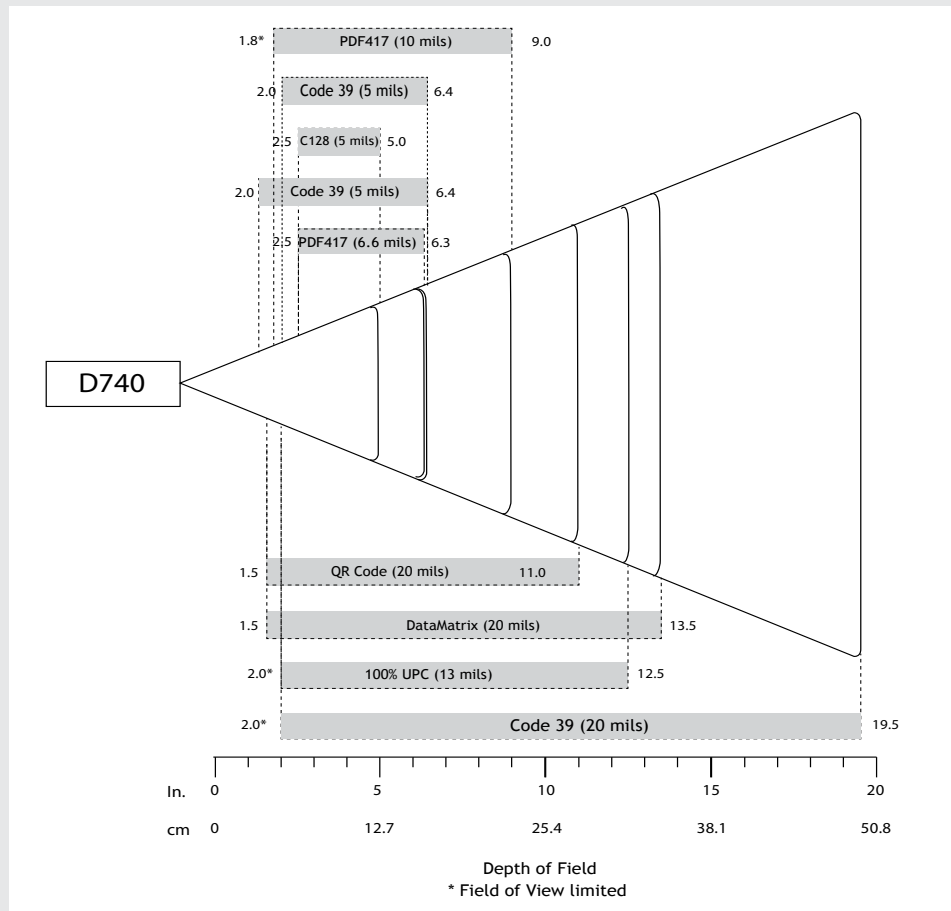

Scan Angle:

42° (Horizontal) -28° (Vertical)

Sensor Resolution:

640 horizontal x 400 vertical pixels

Print Contrast:

Down to 25%-20%

Reading Distance:

4.5 to 49.5 cm (1.5 to 19.5 in.) Depends on barcode size, symbology, label media

Decode Ranges:

	Near	Far
5 mil Code 39	2.0 in/5.1 cm	6.4 in/16.2 cm
5 mil Code 128	2.5 in/6.3 cm	5.0 in/12.7 cm
6.6 milk PDF417	2.5 in/6.3 cm	6.3 in/16.0 cm
10 mil PDF417	1.8 in/4.5 cm*	9.0 in/22.8 cm
13 mil 100% UPC	2.0 in/5.0 cm*	12.5 in/31.7 cm
20 mil Code 29	2.0 in/5.0 cm*	19.5 in/49.5 cm
20 mil Data Matrix	1.5 in/3.8 cm	13.5 in/34.3 cm
20 mil QR Code	1.5 in/3.8 cm	11.0 in/27.9 cm