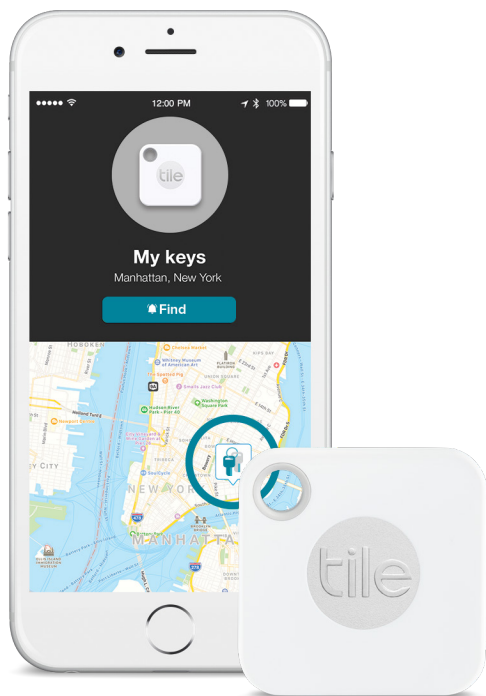

THE NEW

tile Mate

with replaceable battery

The world's best-selling tracker is ideal for anything. Put it on all your things and find them faster.

150 ft

Replaceable
battery

Replaceable battery

Mate uses a replaceable CR1632 battery which runs for a year with no upkeep, and then is easy to replace yourself.

More powerful

The reliability-tested Mate is there for you when you need it most. Now with increased range and volume so your stuff is even easier to find.

Smart home integration

Mate works with Amazon Alexa and Google Assistant to make finding easier than ever.

Get started

Download the free Tile app and follow the simple in-app steps to activate your Mate.

Ring your things

Use the Tile app to ring your device if nearby, or see its location on a map if far away.

Find your phone

Double press the Tile button on your device to make your phone ring even when it's on silent.

Activate community find

With millions of users all over the globe, the Tile community can help you find your things fast wherever they are.