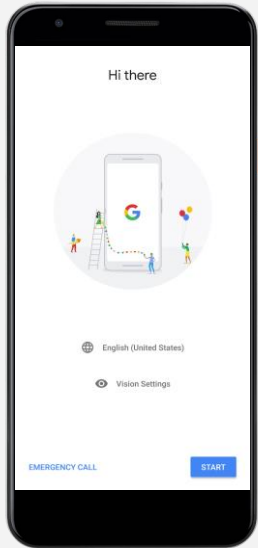

Getting set up

Select a language