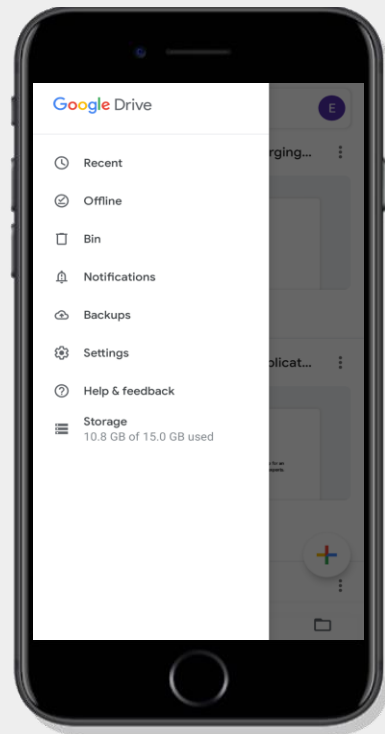

Transferring Data (iOS)

Checklist

If switching from an iPhone™ before you remove the SIM from your iPhone you'll need to:

- Turn off iMessage and FaceTime and remove any device management profiles from the device settings.
- Turn off iTunes Backup encryption on the iTunes app on your computer.

To copy contacts, calendar events, photos and videos from an iPhone to a Google Account:

- Install and open the Google Drive app on your iPhone.
- Tap the hamburger Menu, then the Settings cog.
- Tap Backup then Start Backup.