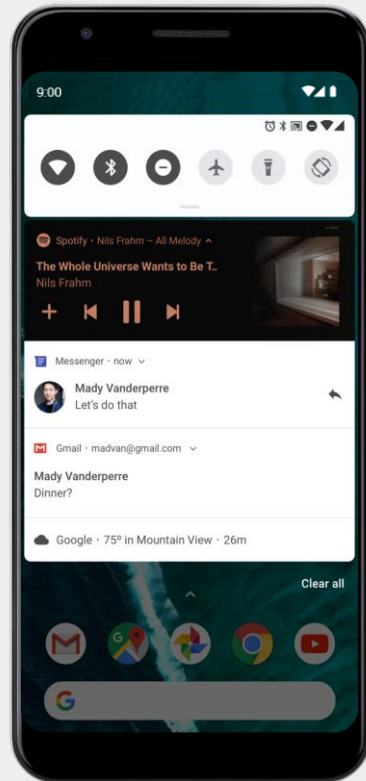

Powered by Pie

Take a Tour

Pixel 3a and Pixel 3a XL ships with the latest and greatest version of Android,
Android Pie.

Simplified user interface

Take a Tour

- Clean home page.
- Intuitive volume controls.
- Rotation confirmations.

Smart replies

Respond with a tap

- Responding to messages is easy with Pixel 3a.
- Smart Reply allows users to respond to messages right from the Notification shade or in the app.
- Users choose from a number of replies they might commonly use, making it easier to pick a response to a given message.

Gestures

Navigation

- A simplified home screen with Home and Back buttons.
- Launcher, all apps and overview have been combined into an integrated workspace, to provide a seamless experience.
- Long-press to select content from the screen and to take action.
- Swipe up to see recent apps and your app shelf.
- Swipe up again to open see all available apps.
- Swipe down to return to your workspace.