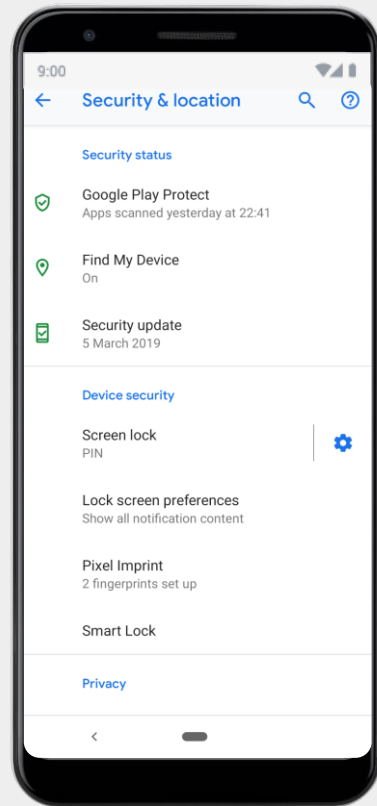

Security

Security, simplified

- Pixel 3a comes with 3 years of security and OS updates, so your phone's always protected and performing at its best.^{10,11}
- Pixel 3a's custom-built Titan M chip your OS and most sensitive data, like PINs and passwords.^{10,11}