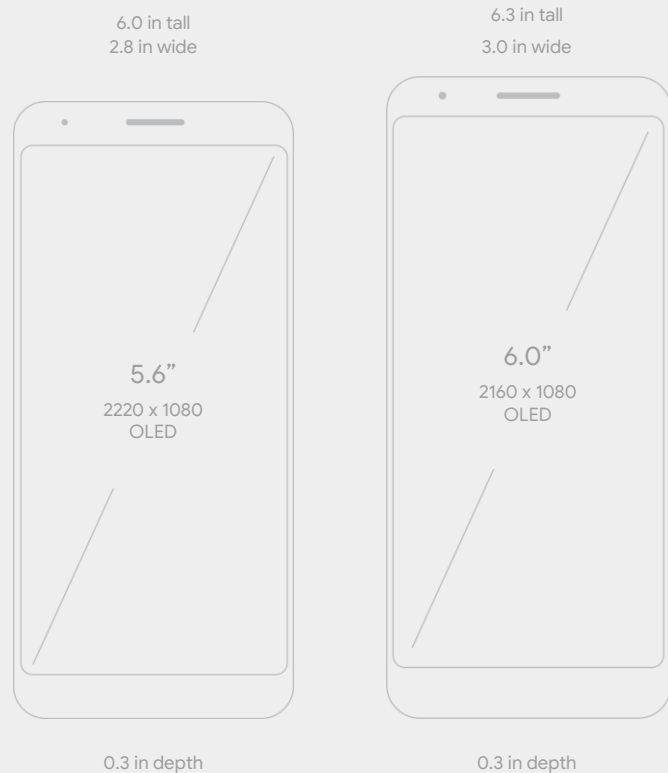

What's in the box?

Getting started

Inside your Pixel 3a box, you'll find:

1. Pixel 3a or 3a XL
2. 18W USB-C Power Adapter with USB C-C cable
3. Quick Start Guide
4. Quick Switch Adapter
5. SIM tool¹²