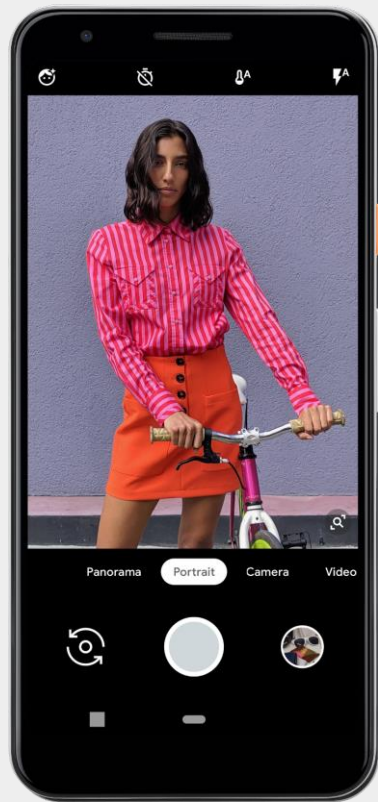

Night Sight

No flash needed

- Capture clear photos, even in dim or dark lighting, with Pixel 3a's Night Sight feature — no flash needed.
- Beautiful memories should be preserved. Pixel 3a comes with unlimited storage at high quality, so the photos you take stay safe and secure in the cloud, and are only deleted when you say so.⁴

Portrait Mode

Flawless portraits

- Portrait Mode on Pixel 3a helps customers take photos and selfies with an artful DSLR-quality look.
- Select Portrait inside the camera's settings menu. Take a photo and see how the feature blurs the background and makes the subject pop.

Top Shot

Pick the best shot, every time

- Get smiles, not blinks, for a great photo every time. Pixel 3a's Top Shot suggests the best frame from your shot.
- Top shot records the moments right before and after you take a photo so users can swipe through and choose their perfect shot.
- Pixel 3a will recommend the best shot, based on photo qualities (like sharpness or exposure) or expressions (like gaze and emotion).
- To enable, select “Motion on” in the camera app.