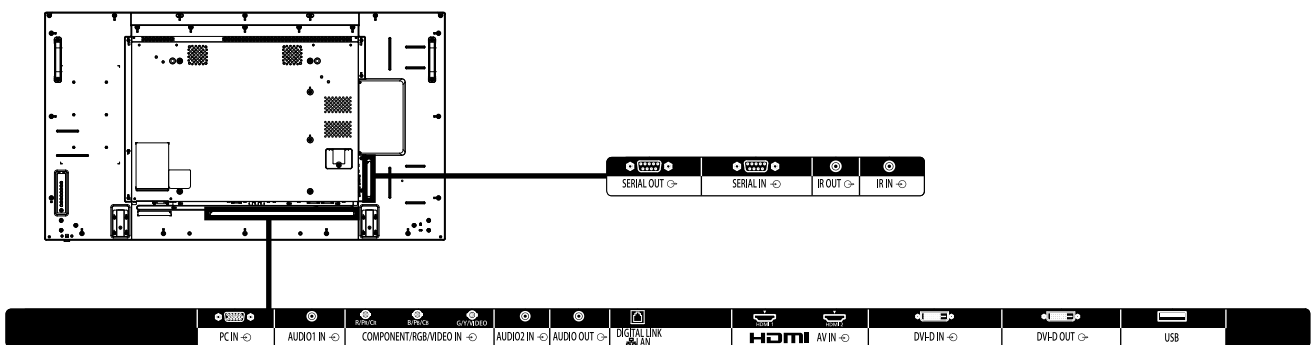

CONNECTION TERMINAL

* Specifications and appearance are subject to change without notice.