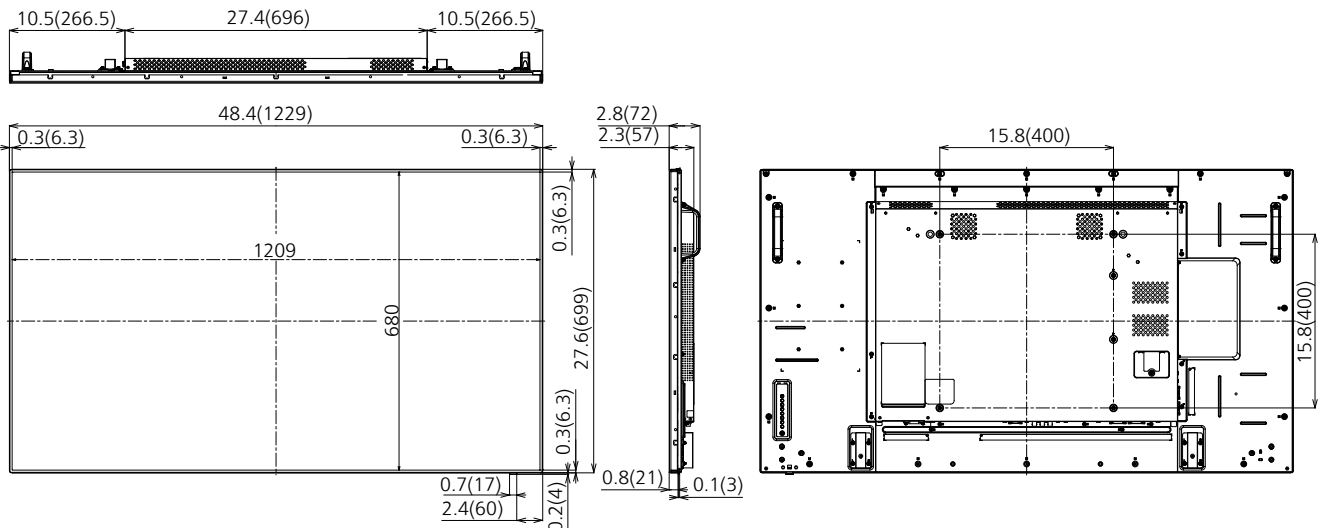

MAIN FEATURE

USB Media Player	Yes
Fail back & Fail over	Yes
Data Cloning	Yes
Early Warning Software compatible	Yes
Multi Monitoring & Control Software compatible	Yes
Operating Time	24h/7d
Digital Zoom	Yes
Multi Display	Yes
Power ON Screen Delay	Yes
1:1 Pixel mode	Yes
Auto setup	Yes
Screen Saver	Yes
HDMI Power Management	Yes
DIGITAL LINK Power Management	Yes
PC Power Management	Yes
DVI-D Power Management	Yes
Input Lock	Yes
Button Lock	Yes
Remote-control User Level	Yes
Input Search	Yes

In case of running for a long time, the moving image is recommended to be displayed. If you display a still picture for an extended period, the image retention might remain on the screen. However, image retention can gradually disappear by displaying a moving images.

STANDARD (CERTIFICATIONS)

SAFETY REGULATIONS	UL60950-1
RADIATION REGULATIONS	FCC 47 CFR, Part 15, Subpart B Class A, ICES-003

REMOTE CONTROL TRANSMITTER

Power Requirements	DC 3 V (2 x AAA Size batteries)
Operating distance	approx. 23 ft (7 m)*
Weight	approx. 2.2 oz (63 g) including batteries
Dimensions (W x H x D)	1.7" x 4.1" x 0.8" (44 x 105 x 20.5 mm)

*When operated directly in front of receptor.

INCLUDED ACCESSORIES

- AC cord (79" (2.0 m))
- Remote Control
- Batteries (AAA size) x 2
- Clamper x 3
- CD-ROM / User Manual
- Operating instruction book

OPTIONAL ACCESSORIES

Pedestal Stand	TY-ST43PE8

DIMENSIONS

Cautions: This drawing is not a scale
Units : inches (mm)