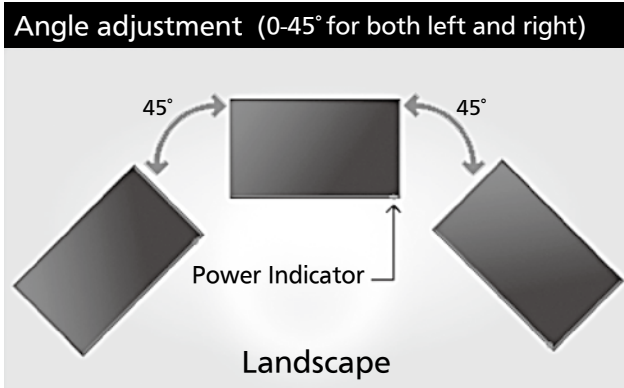

*2: Pixel-Repetition signal (dot clock frequency 27.0 MHz) only

*4: Based on VESA CVT-RB (Reduced Blanking) standard

● Installation precautions

The LF80/8 Series is designed for use in either portrait or horizontal orientation with angle adjustment. Tilting installation up to 45 degrees forward or backward is also possible. You can install as shown the example figures.

Orientation	Landscape/Portrait (Angle adjustment 0 - 45 degrees for both left and right)
Tilting angle	0 - 45 degrees forward/backward with landscape/portrait setting (Angle adjustment is not possible for forward/backward tilting installation.)

◆ Orientation

◆ Tilting angle