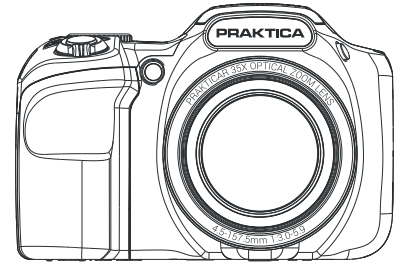

## Luxmedia Z35

Image Sensor	1/2.3" CMOS
Effective Pixels	4672x3500 (16.35M)
Total Pixels	4768x3516 (16.76 M)
Aspect Ratios	4:3
Focal Length	1(W) - 150(T)cm (35mm equiv. 25 - 875mm)
Zoom	35x Optical, 2x Digital
Maximum f/number	f/3.0-f/5.9
Image Stabilization	Optical Image Stabilization
Screen	3.0" (7.7cm)/460,000 dots/RGB delta
Auto Focus Area	Face Tracking/ Wide/ Center/ Tracking AF
Auto Focus Modes	Auto/ Macro/ Super Macro/ Infinity
Exposure Metering	Multi / Centre / Spot
Exposure Bracketing	Off / ±0.3 / ±0.7 / ±1.0
ISO Sensitivity	AUTO, 125, 200, 400, 800, 1600, 3200, 6400
Shutter Speed	Auto:1 – 1/2000 sec/ Night: 1/15 - 1/2000 sec/ Fireworks: 4 secs
White Balance Settings	Auto / Daylight / Cloudy / Tungsten / Fluorescent_1 / Fluorescent_2 / Custom
Strobe Flash	Wide 0.5~7.5m @ ISOAuto/Tele 1.5~3.8m @ISOAuto
Flash Recharging Time	Full 4.2V recharge ≤6s, low 3.5V recharge ≤10s
Mode Dial	Intelligent Scene/Scene Mode/Panorama/Art Effect/Manual Exposure/Aperture Priority/Shutter Priority/Program
Intelligent Scene Modes	Other Subjects/Portrait/Landscape/Macro/Backlight/Backlight Portrait/ Night Scene/ Night Portrait
Panorama	120°/180°/360°
Scene Mode	Portrait/Landscape/Sunset/Dawn/Backlight/Kids/Night Scene/Close-up/Fireworks/Beach/Snow/Sports/Party/ Candlelight/Night Portrait/Soft Skin/Food/Moon/Background Blur/Love Portrait/Self Portrait/Smile Shutter/ HDR/Timelapse/Continuous/GIF Capture
Time Lapse	30 secs/1 min/5 mins/10 mins/30 mins/60 mins
Movie Resolution	1280x720/ 30fps (HD)/ 640x480/ 30fps (VGA)
Movie Length	Up to 29min
Still Image Format	JPEG
Movie Format	AVI (MJPEG)
Microphone	Built-in
Playback Zoom	Approx. 1x – 12x
Self Timer	Off / 10 sec. / 2 sec. / Double
Menu Languages	English / French / Spanish / German / Italian / Russian / Portuguese / Brazil Portuguese / Dutch / Turkish / Polish / Hungarian /Romanian / Czech / Bulgarian / Croatian / Slovak /Slovenian / Greek / Swedish / Norwegian / Finnish / Danish / Arabic / Indonesia /Malay / Thai / Japanese / Korean / S. Chinese / T. Chinese
Recording Media	SD (up to 4GB )/SDHC (up to 32GB) /SDXC (up to 64GB)
Operating System	Mac OS 10.4 ~10.10 / Windows Vista, 7, 8, 10
Power	Rechargeable Lithium Ion Battery NP-120 3.7V, 1700mAh, USB rechargeable
Battery Life	Approx. 400 shots
Accessories Included	USB charging cable, wrist strap, li-ion battery, lens cover, quick start guide
Operating Temperature	0 – 40 °C
Operating Humidity	≤90% Humidity
Dimensions (WxHxD)	124.5 x 84.3 x 92 mm
Weight	Approx. 496g