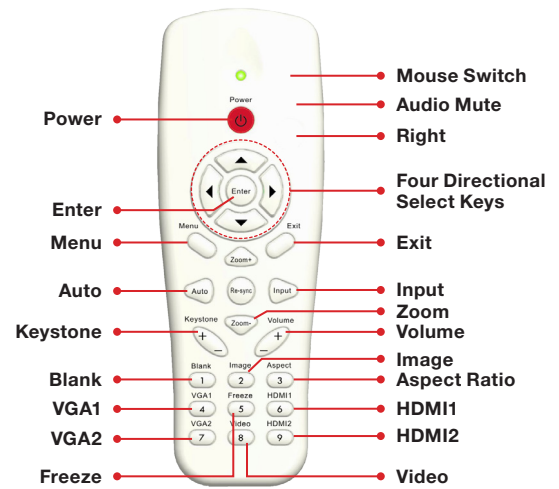

PHYSICAL SPECIFICATIONS

Security	Kensington® Lock Port, security bar and keypad lock
Weight	12.3 lb
Dimensions (W x H x D)	15" x 5" x 12.5" (381 x 127 x 317.5mm)

- | | | |
|---------------|----------------|--------------|
| 1. VGA 1 | 6. USB Disk | 11. Audio In |
| 2. HDMI-2/MHL | 7. VGA2 in/out | 12. Mic |
| 3. HDMI-1 | 8. Video | 13. K-slot |
| 4. USB | 9. RCA in L/R | 14. RS-232 |
| 5. RJ-45 | 10. Audio Out | 15. AC Power |