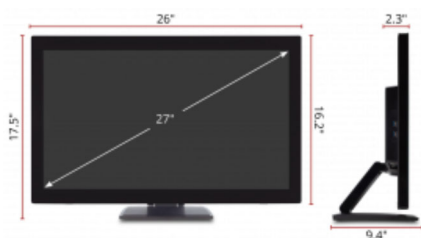

Key Features

10-Point Multi-Touch | SuperClear® MVA panel Technology | Ergonomic

Dual-Hinge Design | Versatile connectivity | Control multiple devices

Product Description

The ViewSonic® TD2760 is an ideal solution for both commercial and consumer touch-screen applications. With an intuitive 10-point multi-touch display and a Full 1080p HD resolution, the 27-inch TD2760 delivers a versatile solution for use in the office or at home, as well as for use as an information kiosk in public areas, retail, and corporate sectors. SuperClear® IPS Panel technology with ultra-wide viewing angles and 50M:1 MEGA Dynamic Contrast Ratio bring greater definition and clarity to multimedia content. For added convenience, cross-platform compatibility works with operating systems such as Windows 10, Linux, Chrome, and Android.* Built-in connectivity options include DisplayPort, HDMI, and VGA ports along with a VESA mount design, offering additional convenience for use as a wall-mount display. With serial port RS232 and HDMI CEC, the TD2760 can directly control connected devices. Even more, the ergonomic stand makes it easy for the user to tilt, raise, and lay the monitor flat for the most natural position, and create a comfortable working environment. Lastly, low power consumption with ENERGY STAR certification saves energy costs while reducing carbon emissions. *Supports Windows 7/8/10 and the latest Linux Kernel 4.X/3.X, the latest Chrome version, and Android 6.0 & 7.0