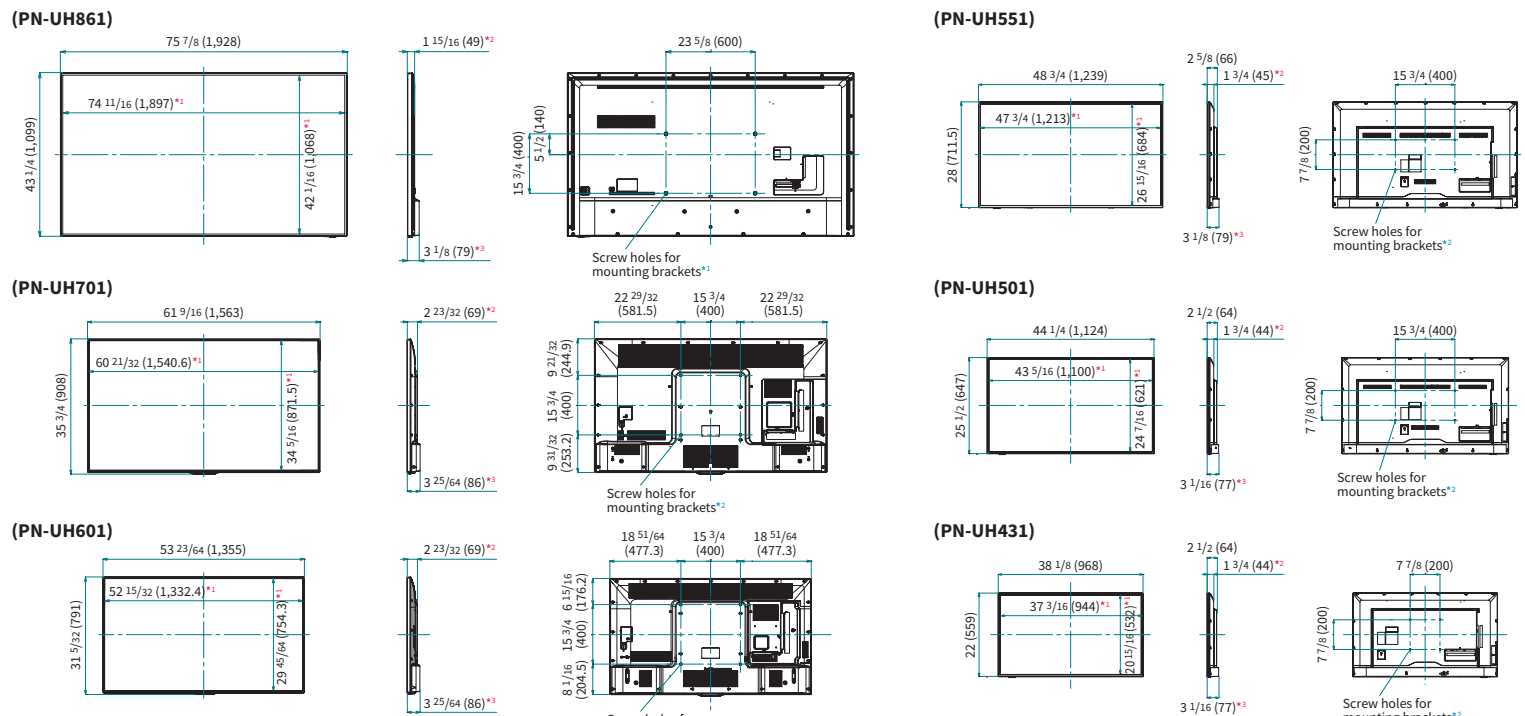

*1 Brightness depends on input mode and other picture settings. Brightness level will decrease slightly over the lifetime of the product. Due to the physical limitations of the equipment, it is not possible to maintain a precisely constant level of brightness. *2 Use a commercially available connection cable for PC and other video connections. *3 Supported media formats: [PN-UH861/UH551/ UH501/UH431] JPEG (.jpg) for still image, MP3 for audio, MP4, TS for video [PN-UH701/UH601] JPEG (.jpg) for still image, MP3 for audio, MP4, AVI, MKV, M2TS, MPEG for video. *4 Requires the bundled RS-232C conversion cable. The terminal is shared with both the RS-232C and IR. *5 Temperature conditions may change when using the monitor together with the optional equipment recommended by Sharp. In such cases, please check the temperature conditions specified by the optional equipment.

Dimensions

Units: inch (mm)

*1 Screen dimensions *2 Thinnest part *3 Including projecting parts

*4 To use the mounting bracket, use M8 screws that are 10 to 12 mm plus the thickness of the bracket. *5 To use the mounting bracket, use M6 screws that are 8 to 10 mm plus the thickness of the bracket.

SHARP ELECTRONICS CORPORATION
100 Paragon Drive, Montvale, NJ 07645
1-800-BE-SHARP • www.sharpusa.com