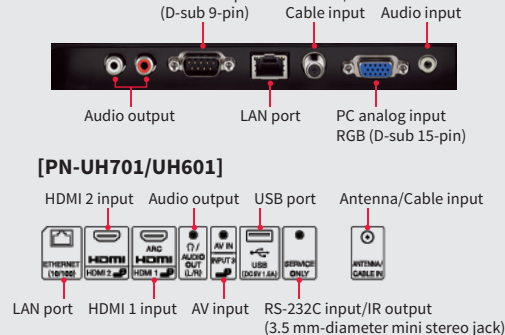

Terminals

[PN-UH861/UH551/UH501/UH431]

(Side)

(Bottom)