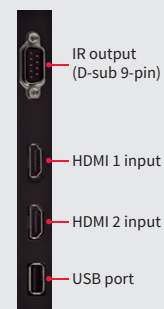

Terminals

[PN-UH861/UH551/UH501/UH431]

(Side)