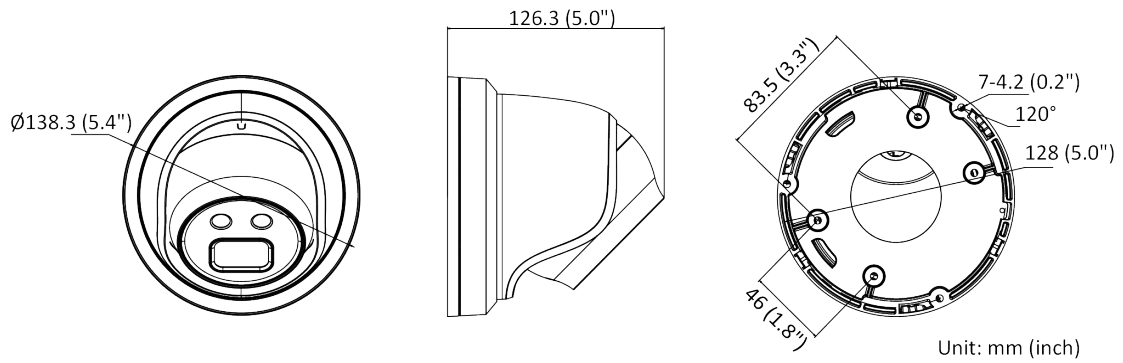

Dimensions

Optional Accessories

PM Vertical Pole Mount	PC140+CPM Pendant Mount	CB140PT Junction Box	CM Corner Mount	PC140+WML Wall Mount