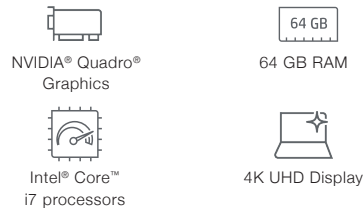

ZBook performance, more mobile than ever. Apply text, graphics, colors and effects to design layouts fast and efficiently.

[LEARN MORE ABOUT FIREFLY](#)