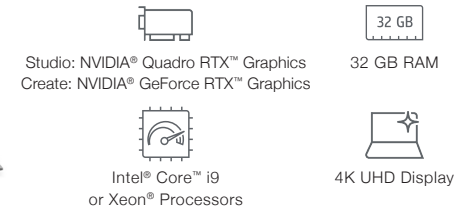

Real-time rendering, sleek design, and color accuracy to match the highest standards. Pro-grade performance has never been better.

[LEARN MORE ABOUT CREATE](#)

[LEARN MORE ABOUT STUDIO](#)