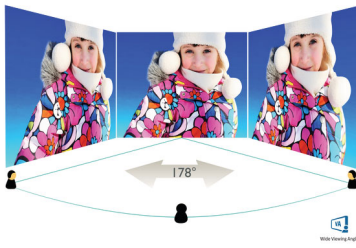

LCD monitor
V Line 27" (68.6 cm), 1920 x 1080 (Full HD)

271V8L/00

Highlights

VA display

The Philips VA LED display uses an advanced multi-domain vertical alignment technology that gives you super-high static contrast ratios for extra-vivid and bright images. While standard office applications are handled with ease, it is especially suitable for photos, web browsing, films, gaming and demanding graphical applications. Its optimised pixel management technology gives you a 178/178 degree extra-wide viewing angle, resulting in crisp images.