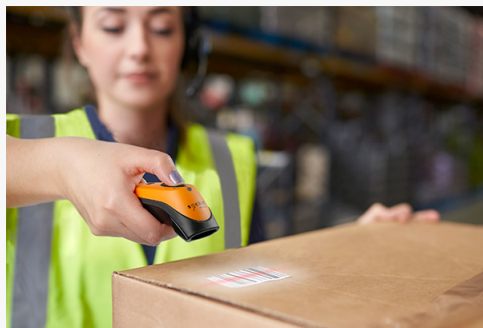

Features

- **Bluetooth® Wireless Technology** - Compatible with iOS, Android and Windows devices with long-range Bluetooth connection of 330 feet (100m)
- **Certified by Apple® for iOS devices** - Guaranteed Compatibility - With our SDK integrated in over 700+ applications, Socket Mobile scanners are one of the most natively integrated scanners available today. Socket Mobile Scanners are also 100% compatible with any application out-of-the-box in HID (keyboard emulation) mode.
- **Compatible with all Android and Windows devices and applications**
- **Scanning** - Fast 2D & 1D barcode scanning with highly visible and safe LED aimer and omni-directional ability, allowing intuitive rapid scanning. Scans OCR A&B fonts, OCR USC, OCR passport and OCR MICR (E13B) fonts.
- **Exceptional Ergonomics** - Small, light and fits perfectly in the hand for comfortable use over extended periods of time
- **Rugged Design** - Protection rating of IP54 for dust and water splashing protection. Withstands multiple drops to concrete and repeated tumbles
- **Long-Lasting Battery** - Power to last over 16 hours
- **User Indicators** - Intuitive LEDs, Bluetooth connection, battery level and scanning status
- **User Feedback** - Audible tones and hand pulsation
- **Protective Material** - Made with antimicrobial additives to help protect against harmful bacteria
- **Application Integration** - Socket Mobile's Capture SDK enables easy integration in your applications to improve business productivity with fast, efficient and reliable data transfer over Bluetooth wireless technology
- **Wearable** - Includes lanyard/belt clip. Holster and Durable Retractable Clip available (sold separately)
- **Designed and Assembled in the USA**
- **Developer Support Available**
- **1-Year Warranty**