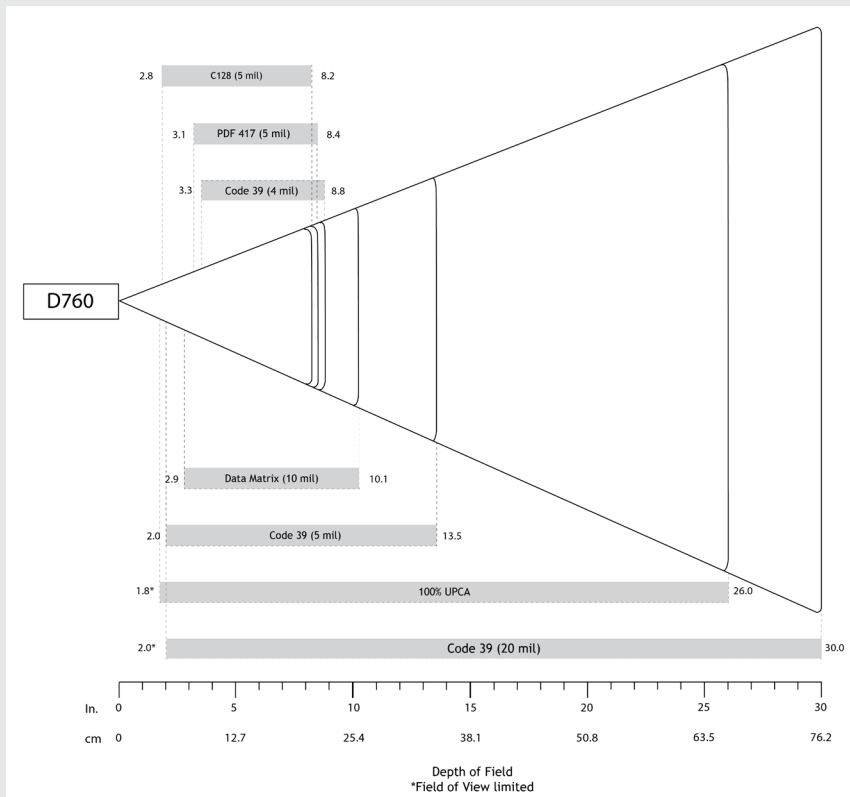

**Scan Angle:** 42° (Horizontal) - 28° (Vertical)

**Sensor Resolution:** 640 horizontal x 400 vertical pixels

**Print Contrast:** Down to 25%-20%

**Reading Distance:**

4.6 to 76.2 cm (1.8 to 30.0 in.) Depends on barcode size, symbology, label media, Narrow and Wide ratio, scan angle

**Decode Ranges**

	Near	Far
4 mil Code 39	3.3 in/8.4 cm	8.8 in/22.4 cm
5 mil Code 128	2.8 in/7.1 cm	8.2 in/20.8 cm
5 mil Code 39	2.0 in/5.08 cm	13.5 in/34.3 cm
10 mil Data Matrix	2.9 in/7.4 cm	10.1 in/25.7 cm
100% UPC A	1.8 in/4.6 cm*	26.0 in/66.0 cm
20 mil Code 39	2.0 in/5.08 cm*	30.0 in/76.2 cm