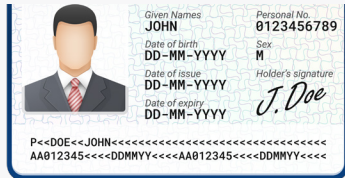

# DURASCAN® D760

2D/1D Imager

Passport Reader

OCR-A	OCR-B	MICR E-13B
1234ABCD	1 2 3 4 A B C D	1 2 3 4 5 6 7 8 9 0
Alphanumeric (+4 currency char.)	Alphanumeric (+4 currency char.)	Numeric (+4 special char.)

## Ergonomic, Elegant and Rugged

The DuraScan D760 is a 2D/1D barcode scanner and passport reader with Bluetooth® wireless technology and a highly durable exterior. Built strong for applications in warehouses, outdoor distribution and industrial manufacturing conditions. Scanning 2D/1D barcodes and MRZ/passports, travel merchants need only one device to scan the purchased items and the passport. The scanner's IP54-rated outer casing withstands dust and water splashes, ruggedized for drop protection. Its antimicrobial material is easy to clean, helping protect from germs picked up from daily use. The D760 works perfectly in travel industries, including automotive, healthcare, logistics, and more. Its ergonomic design and light weight fit comfortably in the hand for all day use.