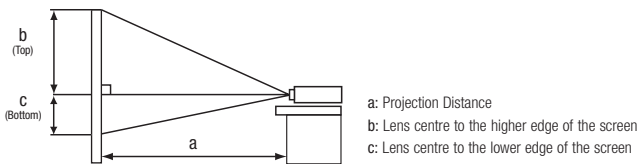

CP-X8160 Preliminary specifications

Image Size 4:3 - Standard Lens: SL702 TBD

Screen Size (Diagonal)	Projection Distance (a)		Screen Height (cm)	
	min. (m)	max. (m)	b (top)	c (bottom)
30" (0.8m)	0.8	1.1	51	-5
40" (1.0m)	1.0	1.5	55	-6
50" (1.3m)	1.2	1.9	69	-8
60" (1.5m)	1.5	2.2	82	-9
70" (1.8m)	1.7	2.6	96	-11
80" (2.0m)	2.0	3.0	110	-12
90" (2.3m)	2.2	3.3	123	-14
100" (2.5m)	2.5	3.7	137	-15
150" (3.8m)	3.7	5.5	206	-23
200" (5.1m)	4.9	7.4	274	-30
250" (6.4m)	6.1	9.2	343	-38
300" (7.6m)	7.3	11.0	411	-46
500" (12.7m)	12.2	18.3	686	-76
600" (15.2m)	14.6	22.0	823	91