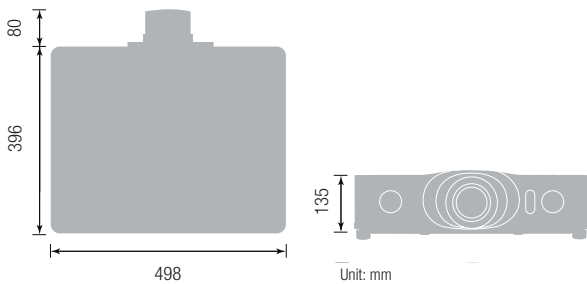

CP-X8160 Preliminary specifications

Image Size 4:3 - Standard Lens: SL702 TBD

Screen Size (Diagonal)	Projection Distance (a)		Screen Height (cm)	
	min. (m)	max. (m)	b (top)	c (bottom)
30" (0.8m)	0.8	1.1	51	-5
40" (1.0m)	1.0	1.5	55	-6
50" (1.3m)	1.2	1.9	69	-8
60" (1.5m)	1.5	2.2	82	-9
70" (1.8m)	1.7	2.6	96	-11
80" (2.0m)	2.0	3.0	110	-12
90" (2.3m)	2.2	3.3	123	-14
100" (2.5m)	2.5	3.7	137	-15
150" (3.8m)	3.7	5.5	206	-23
200" (5.1m)	4.9	7.4	274	-30
250" (6.4m)	6.1	9.2	343	-38
300" (7.6m)	7.3	11.0	411	-46
500" (12.7m)	12.2	18.3	686	-76
600" (15.2m)	14.6	22.0	823	91

HITACHI DIGITAL MEDIA, Hitachi Europe Ltd, Whitebrook Park, Lower Cookham Road, Maidenhead, Berkshire SL6 8YA UNITED KINGDOM
Tel: +44 (0)1628 585 000 Fax: +44 (0)1628 585 500 www.hitachidigitalmedia.com

OPTICAL

LCD Panel	0.63" (1.6cm) P-Si TFT x3
Resolution	XGA (1024 x 768)
Light Output (Brightness)	6000 ANSI Lumens (Normal Mode)/4200 ANSI Lumens (Eco Mode)
Colour light output (Brightness)	6000 ANSI Lumens (Normal Mode)/4200 ANSI Lumens (Eco Mode)
Contrast Ratio	3000:1 (Presentation Mode)
Lens	Powered Zoom x 1.5, Powered Focus
Lamp Wattage	330W UHP
Lamp Life	2500 Hours (Normal Mode)/3000 Hours (Eco Mode)*
Distance to Width Ratio (:1)	1.5 (Wide), 2.2 (Tele)
Diagonal Display Size	30"~600" (76cm~1,524cm)
Number of Colour	8 Bit/colour, 16.7M colours
Keystone	Vertical 9:-1 shift, Normal at + 17.8°~11.9° projection angle

COMPATIBILITY

Computer Compatibility	VGA, SVGA, XGA, WXGA, WXGA+, SXGA, SXGA+, UXGA, MAC 16"
Composite/S-Video	NTSC, PAL, SECAM, PAL-M, PAL-N, NTSC4.43
Component Video/HDMI	525i(480i), 525p(480p), 625i(576i), 1125i(1080i@50/60), 750p(720p@50/60), 1125p(1080p@50/60)

FEATURES