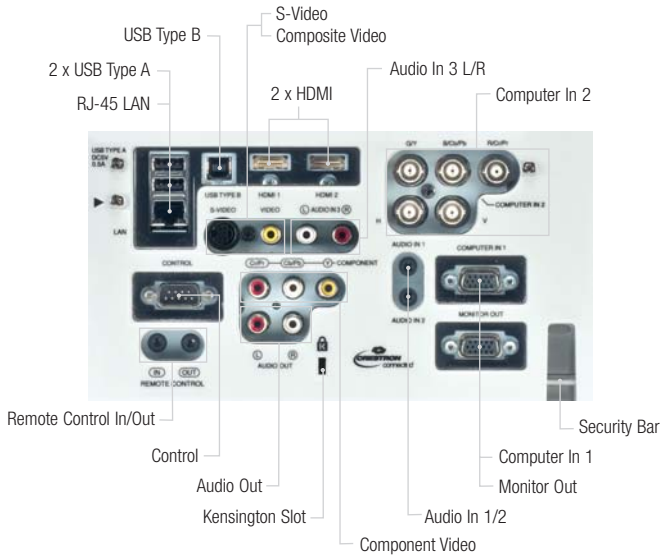

CP-X8160 Preliminary specifications

Image Size 4:3 - Standard Lens: SL702 TBD

Screen Size (Diagonal)	Projection Distance (a)		Screen Height (cm)	
	min. (m)	max. (m)	b (top)	c (bottom)
30" (0.8m)	0.8	1.1	51	-5
40" (1.0m)	1.0	1.5	55	-6
50" (1.3m)	1.2	1.9	69	-8
60" (1.5m)	1.5	2.2	82	-9
70" (1.8m)	1.7	2.6	96	-11
80" (2.0m)	2.0	3.0	110	-12
90" (2.3m)	2.2	3.3	123	-14
100" (2.5m)	2.5	3.7	137	-15
150" (3.8m)	3.7	5.5	206	-23
200" (5.1m)	4.9	7.4	274	-30
250" (6.4m)	6.1	9.2	343	-38
300" (7.6m)	7.3	11.0	411	-46
500" (12.7m)	12.2	18.3	686	-76
600" (15.2m)	14.6	22.0	823	91

HITACHI DIGITAL MEDIA, Hitachi Europe Ltd, Whitebrook Park, Lower Cookham Road, Maidenhead, Berkshire SL6 8YA UNITED KINGDOM
Tel: +44 (0)1628 585 000 Fax: +44 (0)1628 585 500 www.hitachidigitalmedia.com

OPTICAL

LCD Panel	0.63" (1.6cm) P-Si TFT x3
Resolution	XGA (1024 x 768)
Light Output (Brightness)	6000 ANSI Lumens (Normal Mode)/4200 ANSI Lumens (Eco Mode)
Colour light output (Brightness)	6000 ANSI Lumens (Normal Mode)/4200 ANSI Lumens (Eco Mode)
Contrast Ratio	3000:1 (Presentation Mode)
Lens	Powered Zoom x 1.5, Powered Focus
Lamp Wattage	330W UHP
Lamp Life	2500 Hours (Normal Mode)/3000 Hours (Eco Mode)*
Distance to Width Ratio (:1)	1.5 (Wide), 2.2 (Tele)
Diagonal Display Size	30"~600" (76cm~1,524cm)
Number of Colour	8 Bit/colour, 16.7M colours
Keystone	Vertical 9:-1 shift, Normal at + 17.8°~11.9° projection angle

COMPATIBILITY

Computer Compatibility	VGA, SVGA, XGA, WXGA, WXGA+, SXGA, SXGA+, UXGA, MAC 16"
Composite/S-Video	NTSC, PAL, SECAM, PAL-M, PAL-N, NTSC4.43
Component Video/HDMI	525i(480i), 525p(480p), 625i(576i), 1125i(1080i@50/60), 750p(720p@50/60), 1125p(1080p@50/60)

FEATURES