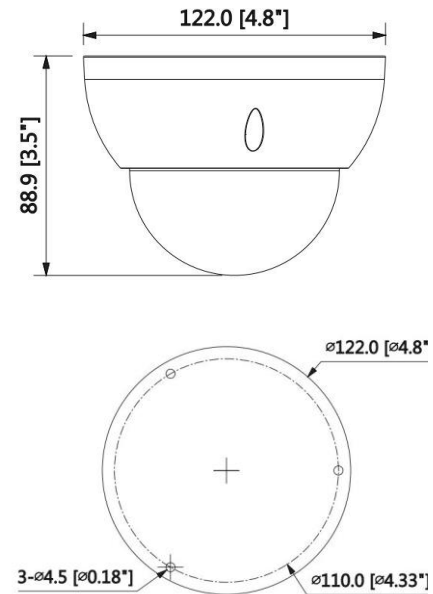

Technical Specifications

Device	
Image Sensor:	1/3" Progressive Scan CMOS
Min Illumination:	0.03 lux@F1.4: Color 0.00 lux@F1.4: With IR
Shutter Time:	1/30s ~ 1/100,000s
Lens:	2.7-13.5mm
Wide Dynamic Range:	WDR 120dB
Angle of View :	H:104° - 28°, V:55° - 16°
Lens Mount:	Auto Focus Vari-Focal
Angle Adjustment:	0 to +355 deg (pan) 0 to +65 deg (tilt)
3-Axis Adjustment :	Yes
Day & Night:	IR cut filter with auto switch + IR
Compression Standard	
Video Compression:	H.265, H.264+, H.264
Bit Rate:	H.264: 24~9472Kbps H.265: 14~5632Kbps
Dual-Stream:	Yes
Analytics:	Line Cross and Intrusion detection
Image	
Max. Image Resolution:	2688 x 1520
Frame Rate:	20fps @ 60Hz (2688 x 1520)
ROI Codec:	Supported
Image Setting:	BLC, Rotate Mode, Saturation, Brightness, Contrast, Sharpness adjustable by VI software or Camera Firmware
Network	
Alarm Channels:	1 channel In: 5mA 5VDC 1 channel Out: 300mA 12VDC
Protocols:	HTTP; HTTPS; TCP; ARP; RTSP; RTP; UDP; SMTP; FTP; DHCP; DNS; DDNS; PPPoE; IPv4/v6; QoS; UPnP; NTP; Bonjour; 802.1x; Multicast; ICMP; IGMP; SNMP
Audio:	0 Channel In/ 0 Channel out
Interface	
Communication Interface:	1 RJ45 10/100 Base T Ethernet interface
System Compatibility:	ONVIF, PSIA, CGI
Local Storage:	Built-in Micro SD card slot, up to 128GB
General	
Operating Conditions:	-22° F – 140° F (-30°C ~ 60°C) Humidity 95% or less
Power Consumption:	MAX: <9W

Technical Specifications

Impact Protection:	IK10		
Power Supply:	DC12V, AC24V, PoE (802.3af)(Class 0) P.U (<6.5W)		
Dimensions:	φ122mm×88.9mm(4.80"×3.50")		
Weight:	1.19lbs (0.54kg)		
Software:	Includes Video Insight VMS License		
Warranty:	4 Year Advanced Replacement		
Accessories:	<p>E-B203-WM</p> 	<p>E-A138-JB</p> 	<p>E-A152E-PM</p> 
	<p>E-B200-FM</p> 	<p>E-B302S-WM</p> 	