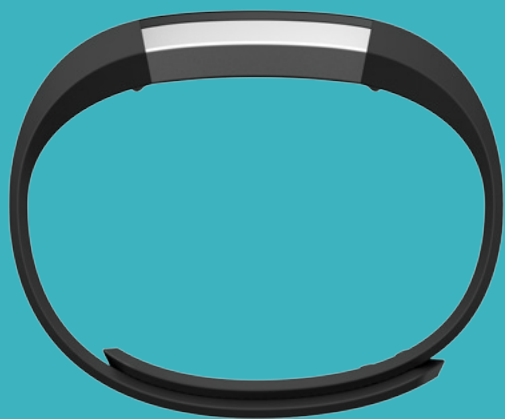

fitbit alta™

FITNESS WRISTBAND

Motivation is your best accessory with Fitbit Alta—a customizable fitness tracker that's as versatile as your personal style. Automatically track activity, exercise and sleep, get reminders to move and update your look for every occasion with accessory bands.

ALL-DAY ACTIVITY TRACKING

Track steps, distance, calories burned and active minutes.

AUTO SLEEP TRACKING

Automatically track your sleep and set a silent vibrating alarm.

ACCESSORY BANDS

Personalize your look with a sleek lineup of accessory bands in metal, leather and classic.

REMINDERS TO MOVE

On-screen messages help you reach hourly step goals and keep you moving throughout the day.

AUTOMATIC EXERCISE RECOGNITION

SmartTrack™ automatically recognizes select exercises and records them for you in the Fitbit app.

Luxe leather bands

Graphite, Blush Pink
SIZES S, L
\$59⁹⁵

Luxe metal band

Stainless Steel
SIZE S/M
\$99⁹⁵

Track your progress with mobile & online tools.

See easy-to-read charts and graphs that track your progress.