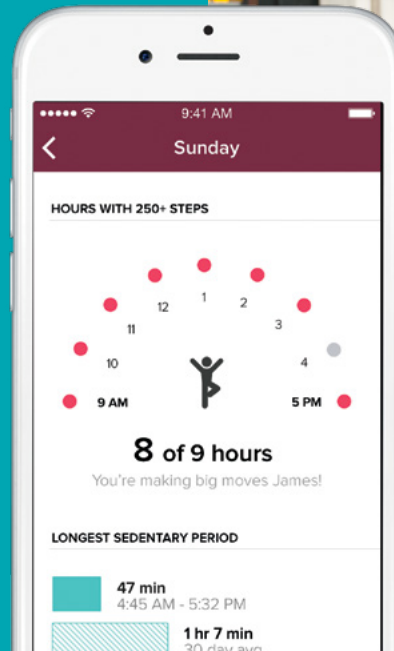

CLOCK + TAP DISPLAY

See stats and time with an easy-to-read OLED tap display, and customize your clock face and layouts.

SMARTPHONE NOTIFICATIONS

See call, text and calendar notifications on display (when your phone is nearby).

Connect with friends and family by sharing stats, sending direct-messages and competing on the leaderboard or in Fitbit Challenges.

MSRP \$129⁹⁵

SIZES S, L, XL (ONLINE ONLY)

COLORS

BLACK

PLUM

BLUE

TEAL

WATER RESISTANT

GET PERSONAL PEP TALKS

To keep you on track toward better health, Fitbit Alta can send you reminders to move throughout the day. On-screen messages encourage you to reach mini-goals of 250 steps per hour and cheer you on when you do.

NEVER MISS A WORKOUT WITH SMARTTRACK

Automatically track exercises like walks, runs and elliptical sessions, then open the app to see a summary of your workout and how you're stacking up toward your weekly exercise goals.