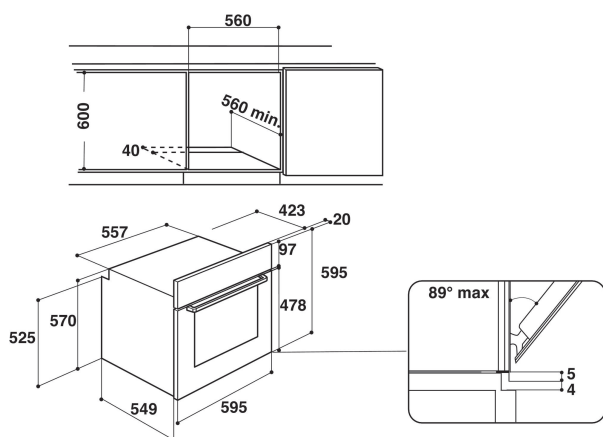

IFW 6330 WH UK

12NC: F102675

EAN code: 8050147026755

MAIN FEATURES

MAIN FEATURES	
Product group	Oven
Commercial code	IFW 6330 WH UK
Main colour of product	White
Construction type	Built-in
Type of control	Mechanical
Type of control setting and signalling devices	-
Are any hobs controls integrated?	No
Which kind of hobs can be controlled?	-
Automatic programmes	No
Current (A)	13
Voltage (V)	220-240
Frequency (Hz)	50-60
Length of Electrical Supply Cord (cm)	100
Plug type	UK
Depth with open door 90 degree (mm)	-
Height of the product	595
Width of the product	595
Depth of the product	551
Minimum niche height	0
Minimum niche width	0
Niche depth	0
Net weight (kg)	27.10
Usable volume (of cavity)	-
Noise level (dB(A) re 1 pW)	-
Integrated Cleaning system	-
Grids	-
Trays	-