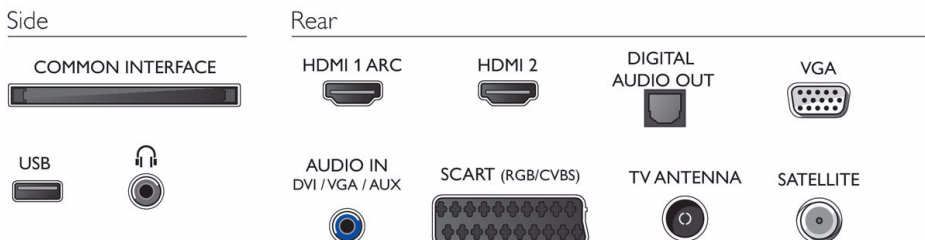

Two HDMI input

Two HDMI ports. Easy connection from console to DVD

USB port

Share the fun. Connect your USB memory-stick, digital camera, mp3 player or other multimedia device to the USB port on your TV to enjoy photos, videos and music with the easy to use onscreen content browser.

VGA connector

With PC Input you can connect your TV to a computer by a VGA cable and use the TV as a PC monitor.

Connections

Issue date 2019-02-05

Version: 2.1.1

12 NC: 8670 001 57817
EAN: 87 18863 01934 4