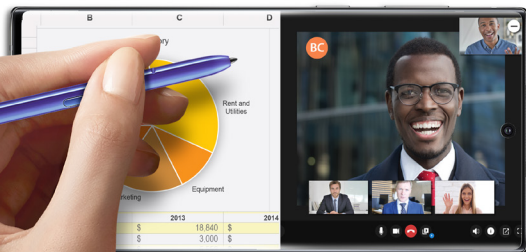

The power of performance and speed.

Power to last your entire workday. Whether you're stepping into a meeting, dialing into a conference call or editing a presentation, there's never a good time to lose power. The Galaxy Note10 is designed to support you throughout your busiest day with our most powerful battery yet and super-fast charging.⁵

30
minute charge
gives you
All Day
power⁵

Everything, right-now fast. The speed of business today is fast. To stay ahead, you have to move beyond fast. The Galaxy Note10 delivers speed plus neural network processing that optimizes your performance over time. The more you multitask with the Galaxy Note10, the faster it gets.

Stream at the speed of your working day. You live in a new era of speed and connectivity that powers your business. The Galaxy Note10 enables faster downloads and uninterrupted streaming, so you can keep up with the demands of the workday at any given moment. From presentations to videoconferencing, the Galaxy Note10 has you covered.

Fast transitioning and seamless roaming, now and into the future. As network capabilities evolve, you need a powerful device that can navigate both older and next-generation network environments. Galaxy Note10 enables fast transitioning across access points as well as seamless roaming with 802.11R, and it's ready for Wi-Fi.⁶

Laptop storage without the laptop. The Galaxy Note10 provides you with the storage of a laptop, without the bulk.^{6,7} Download presentations, save all the files you want, and have real-time access wherever you may be without receiving a "storage full" notification.

Up to
512GB
Internal