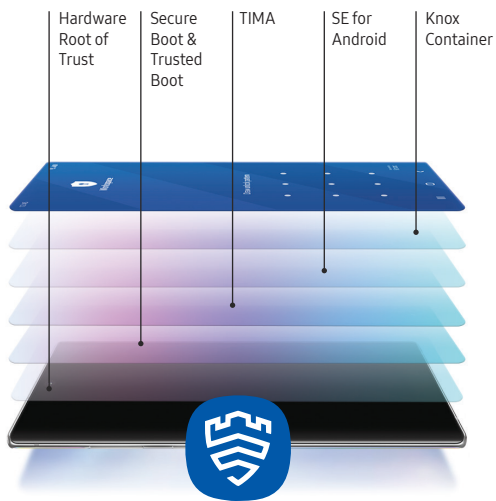

Laptop storage without the laptop. The Galaxy Note10 provides you with the storage of a laptop, without the bulk.^{6,7} Download presentations, save all the files you want, and have real-time access wherever you may be without receiving a "storage full" notification.

Up to
512GB
Internal

Store, manage and process near-limitless data in the cloud with ease. Couple Note10+ 5G's powerful capabilities with a hyperfast 5G connection, and the only thing slowing you down is how fast you can think.⁸

The power of security and control.

Keep your data safe and access data securely. Your powerful phone requires powerful protection. Samsung Knox protects the Galaxy Note10 from the chip up. Trusted by 29 governments around the world, Knox security is always on. You can share information securely with colleagues and clients, and the most sensitive data can be completely isolated in a separate secure folder.