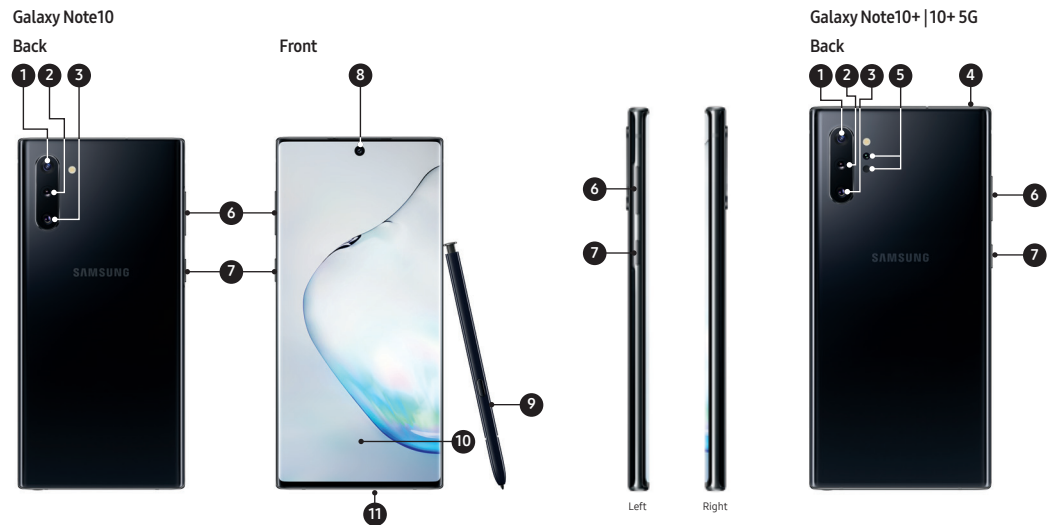

Control: 5G enables secure, remote diagnosis and control. The fact that the Galaxy Note10+ 5G offers real-time connection with no lag opens up new worlds of possibility. You can leverage remote AR to confirm inventory, diagnose issues and communicate precisely. You can control, analyze and visualize your entire IoT infrastructure, right from your Galaxy Note10+ 5G.

Device Layout

- 16MP Ultra Wide Camera
- 12MP Wide-Angle Camera
- 12MP Telephoto Camera
- MicroSD (Note10+ | 10+ 5G)
- DepthVision Camera
- Volume Keys
- Power Button
- 10MP Selfie Camera
- S Pen
- Ultrasonic Fingerprint
- USB-C