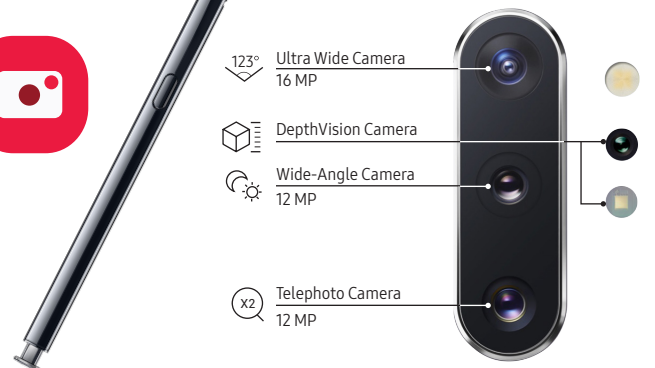

123° Ultra Wide Camera
16 MP

DepthVision Camera

Wide-Angle Camera
12 MP

x2 Telephoto Camera
12 MP

Upload, download and collaborate over the latest, hyperfast 5G network. Business today moves fast, so your wireless connection needs to be even faster. Now with Note10+ 5G, you can search at nearly the speed of thought, stream with minimal lag, and share and download large files in near real time.⁴