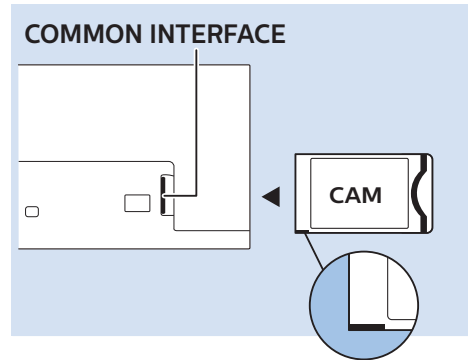

עברית קראו את הוראות הבטיחות

32"/43"

32"/43"

Digital Audio System - HDMI ARC

Digital Audio System - OPTICAL

Blu-ray - HDMI

Computer - HDMI

USB Flash Drive

USB Hard Drive

Headphones

Network - Wired (Freeview)

50"

50"

Digital Audio System - HDMI ARC

Digital Audio System - OPTICAL

Blu-ray - HDMI

Computer - HDMI

USB Flash Drive

USB Hard Drive

Headphones

Network - Wired (Freeview)

UK

NETWORK

32"/43"