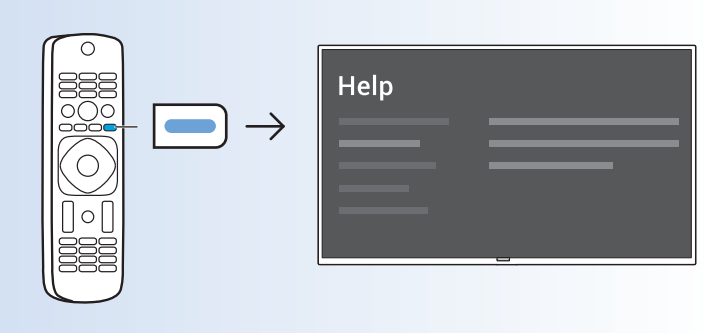

Computer - HDMI

USB Flash Drive

USB Hard Drive

Headphones

Network - Wired (Freeview)

UK

NETWORK

32"/43"

50"

VESA (x, y)

32" (80 cm) 100 mm M6

43" (108 cm) 200x100 mm M6

50" (126 cm) 200x200 mm M6

32"

43"

50"