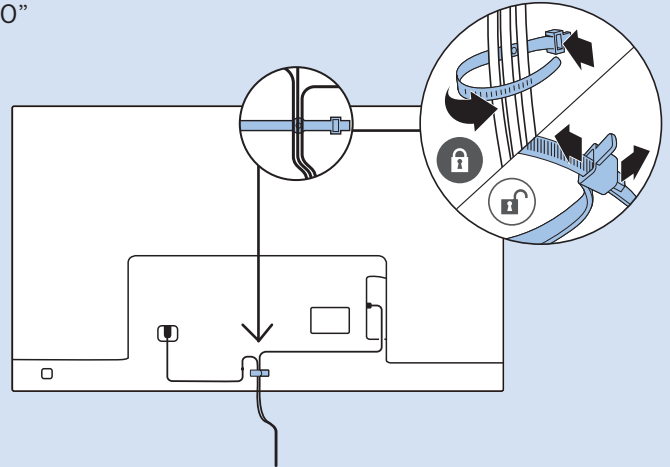

Computer - HDMI

USB Flash Drive

USB Hard Drive

Headphones

Network - Wired (Freeview)

UK

NETWORK

32"/43"

50"

VESA (x, y)

32" (80 cm) 100 mm M6

43" (108 cm) 200x100 mm M6

50" (126 cm) 200x200 mm M6

32"

43"

50"