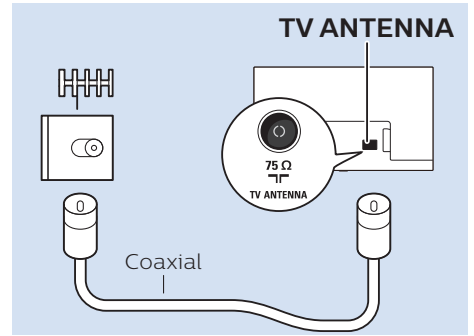

USB Hard Drive

Headphones

Network - Wired (Freeview)

50"

50"

Digital Audio System - HDMI ARC

Digital Audio System - OPTICAL

Blu-ray - HDMI

Computer - HDMI

USB Flash Drive

USB Hard Drive

Headphones

Network - Wired (Freeview)

UK

NETWORK

32"/43"