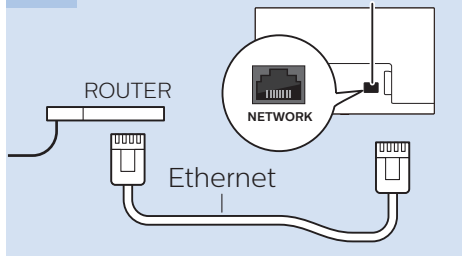

Computer - HDMI

USB Flash Drive

USB Hard Drive

Headphones

Network - Wired (Freeview)

UK

NETWORK

32"/43"