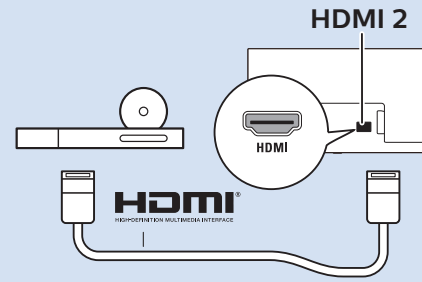

USB Hard Drive

Headphones

Network - Wired (Freeview)

50"

50"

Digital Audio System - HDMI ARC

Digital Audio System - OPTICAL

Blu-ray - HDMI

Computer - HDMI

USB Flash Drive

USB Hard Drive

Headphones

Network - Wired (Freeview)

UK

NETWORK

32"/43"