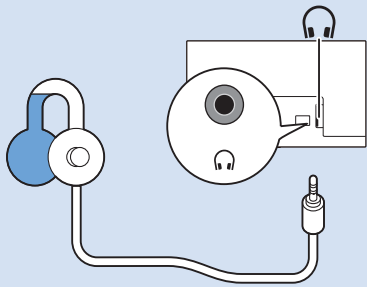

Computer - HDMI

USB Flash Drive

USB Hard Drive

Headphones

Network - Wired (Freeview)

UK

NETWORK

32"/43"

50"

VESA (x, y)

32" (80 cm) 100 mm M6

43" (108 cm) 200x100 mm M6

50" (126 cm) 200x200 mm M6

32"

43"

50"