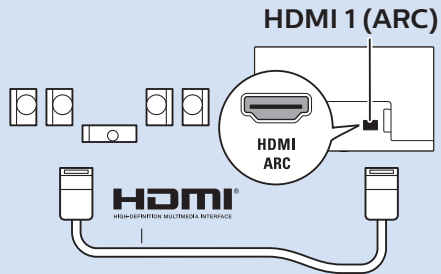

USB Hard Drive

Headphones

Network - Wired (Freeview)

50"

50"

Digital Audio System - HDMI ARC

Digital Audio System - OPTICAL

Blu-ray - HDMI

Computer - HDMI

USB Flash Drive

USB Hard Drive

Headphones

Network - Wired (Freeview)

UK

NETWORK

32"/43"