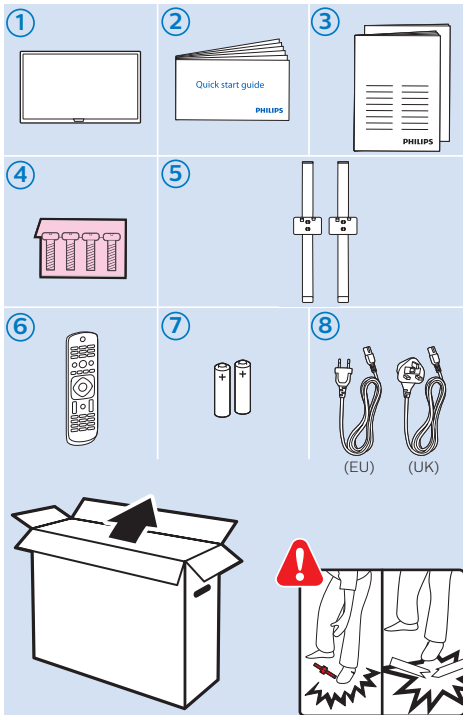

עברית קראו את הוראות הבטיחות

32"/43"

32"/43"

Digital Audio System - HDMI ARC

Digital Audio System - OPTICAL

Blu-ray - HDMI

Computer - HDMI

USB Flash Drive

USB Hard Drive

Headphones

Network - Wired (Freeview)

50"

50"

Digital Audio System - HDMI ARC

Digital Audio System - OPTICAL

Blu-ray - HDMI

Computer - HDMI

USB Flash Drive

USB Hard Drive

Headphones

Network - Wired (Freeview)

UK

NETWORK

32"/43"