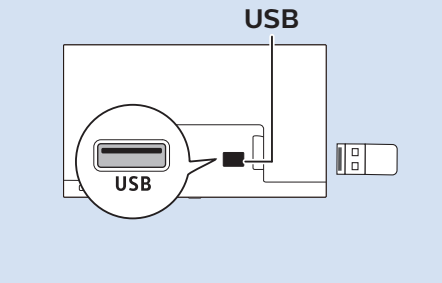

עברית קראו את הוראות הבטיחות

32"/43"

32"/43"

Digital Audio System - HDMI ARC

Digital Audio System - OPTICAL

Blu-ray - HDMI

Computer - HDMI

USB Flash Drive

USB Hard Drive

Headphones

Network - Wired (Freeview)

50"

50"

Digital Audio System - HDMI ARC

Digital Audio System - OPTICAL

Blu-ray - HDMI

Computer - HDMI

USB Flash Drive

USB Hard Drive

Headphones

Network - Wired (Freeview)

UK

NETWORK

32"/43"