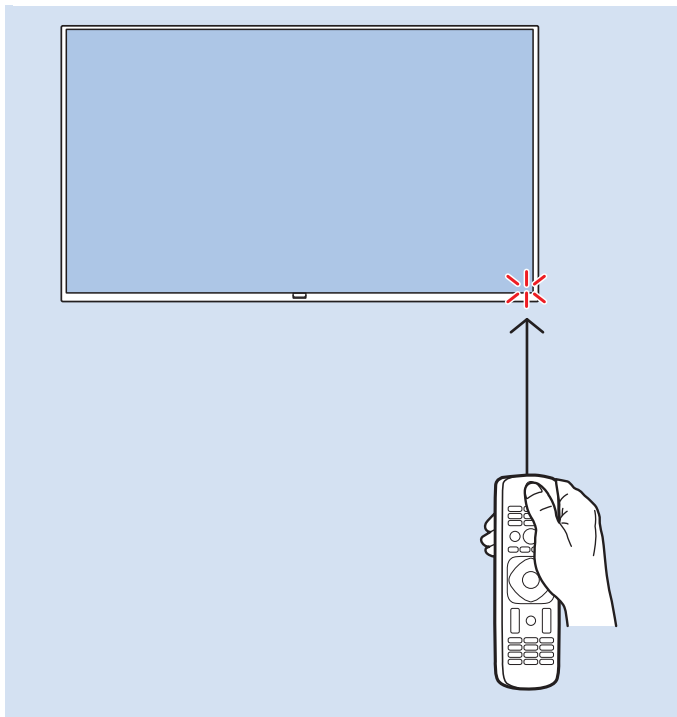

Computer - HDMI

USB Flash Drive

USB Hard Drive

Headphones

Network - Wired (Freeview)

UK

NETWORK

32"/43"

50"

VESA (x, y)

32" (80 cm) 100 mm M6

43" (108 cm) 200x100 mm M6

50" (126 cm) 200x200 mm M6

32"

43"

50"