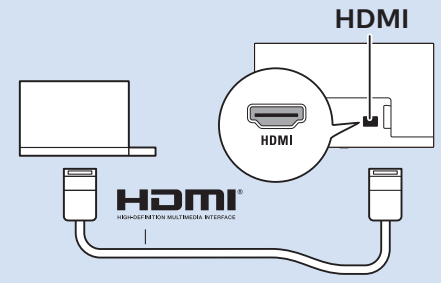

USB Hard Drive

Headphones

Network - Wired (Freeview)

50"

50"

Digital Audio System - HDMI ARC

Digital Audio System - OPTICAL

Blu-ray - HDMI

Computer - HDMI

USB Flash Drive

USB Hard Drive

Headphones

Network - Wired (Freeview)

UK

NETWORK

32"/43"