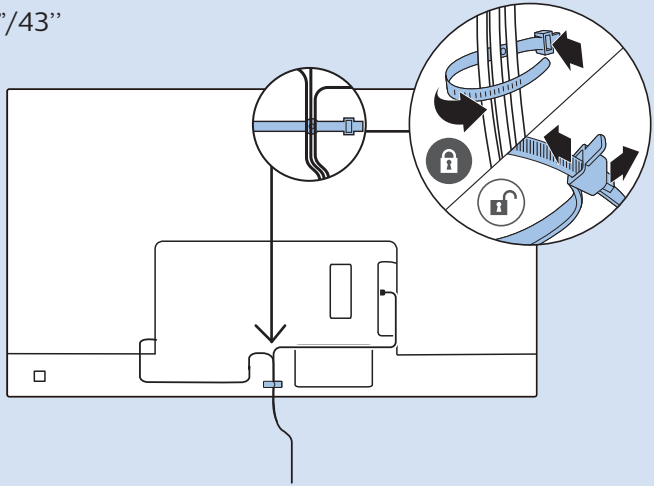

Computer - HDMI

USB Flash Drive

USB Hard Drive

Headphones

Network - Wired (Freeview)

UK

NETWORK

32"/43"

50"

VESA (x, y)

32" (80 cm) 100 mm M6

43" (108 cm) 200x100 mm M6

50" (126 cm) 200x200 mm M6

32"

43"

50"