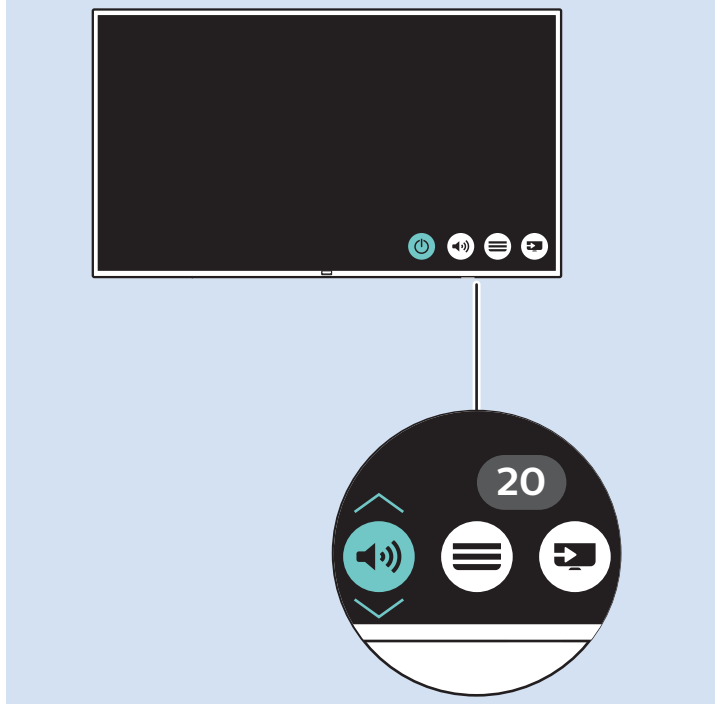

Computer - HDMI

USB Flash Drive

USB Hard Drive

Headphones

Network - Wired (Freeview)

UK

NETWORK

32"/43"

50"

VESA (x, y)

32" (80 cm) 100 mm M6

43" (108 cm) 200x100 mm M6

50" (126 cm) 200x200 mm M6

32"

43"

50"