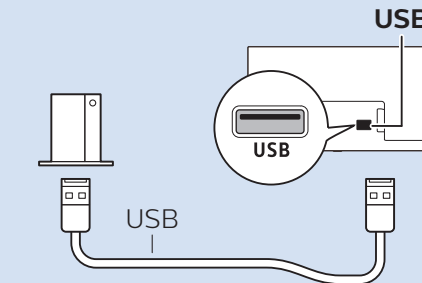

עברית קראו את הוראות הבטיחות

32"/43"

32"/43"

Digital Audio System - HDMI ARC

Digital Audio System - OPTICAL

Blu-ray - HDMI

Computer - HDMI

USB Flash Drive

USB Hard Drive

Headphones

Network - Wired (Freeview)

50"

50"

Digital Audio System - HDMI ARC

Digital Audio System - OPTICAL

Blu-ray - HDMI

Computer - HDMI

USB Flash Drive

USB Hard Drive

Headphones

Network - Wired (Freeview)

UK

NETWORK

32"/43"