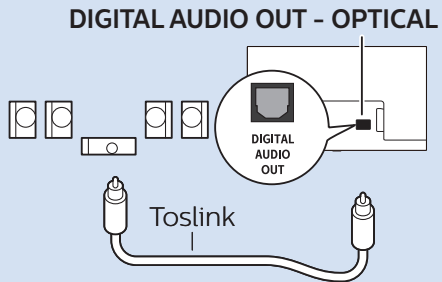

עברית קראו את הוראות הבטיחות

32"/43"

32"/43"

Digital Audio System - HDMI ARC

Digital Audio System - OPTICAL

Blu-ray - HDMI

Computer - HDMI

USB Flash Drive

USB Hard Drive

Headphones

Network - Wired (Freeview)

50"

50"

Digital Audio System - HDMI ARC

Digital Audio System - OPTICAL

Blu-ray - HDMI

Computer - HDMI

USB Flash Drive

USB Hard Drive

Headphones

Network - Wired (Freeview)

UK

NETWORK

32"/43"