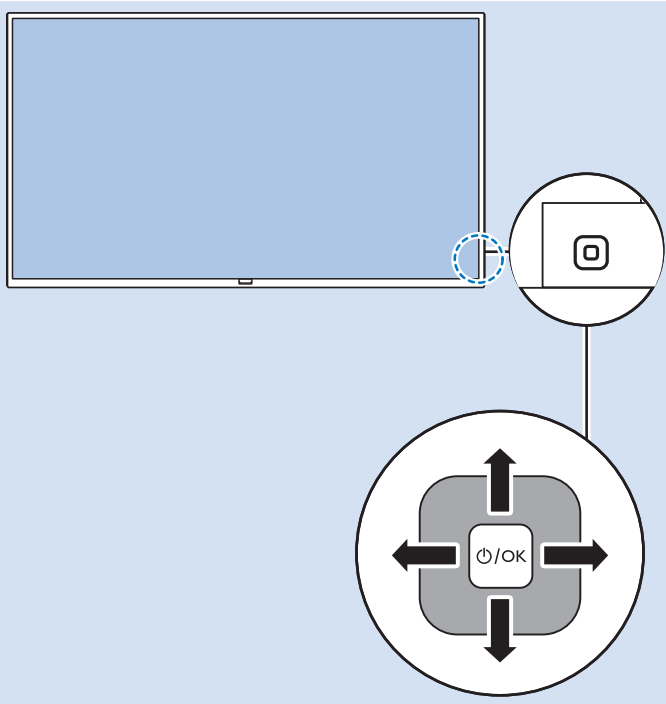

Computer - HDMI

USB Flash Drive

USB Hard Drive

Headphones

Network - Wired (Freeview)

UK

NETWORK

32"/43"

50"

VESA (x, y)

32" (80 cm) 100 mm M6

43" (108 cm) 200x100 mm M6

50" (126 cm) 200x200 mm M6

32"

43"

50"