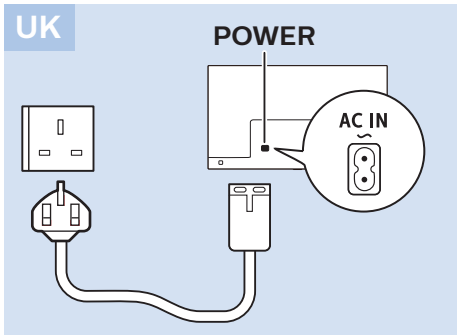

USB Hard Drive

Headphones

Network - Wired (Freeview)

50"

50"

Digital Audio System - HDMI ARC

Digital Audio System - OPTICAL

Blu-ray - HDMI

Computer - HDMI

USB Flash Drive

USB Hard Drive

Headphones

Network - Wired (Freeview)

UK

NETWORK

32"/43"