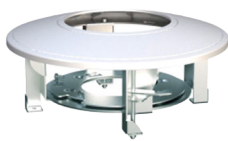

* Listed resolutions are only selectable options. It does not mean that all streams can work at their maximum resolution at the same time.

Available Model

DS-2CD7185G0-IZS(2.8–12 mm)

Dimension

Accessory

DS-1273ZJ-130
Wall Mount

DS-1273ZJ-130B
Wall Mount

DS-1271ZJ-130
Pendant Mount

DS-1279ZJ
Pole

DS-1227ZJ
In-ceiling Mount

DS-1276ZJ-SUS
Corner Mount

DS-1281ZJ-DM23
Inclined Ceiling Mount

DS-1275ZJ-SUS
Vertical Pole Mount

Distributed by