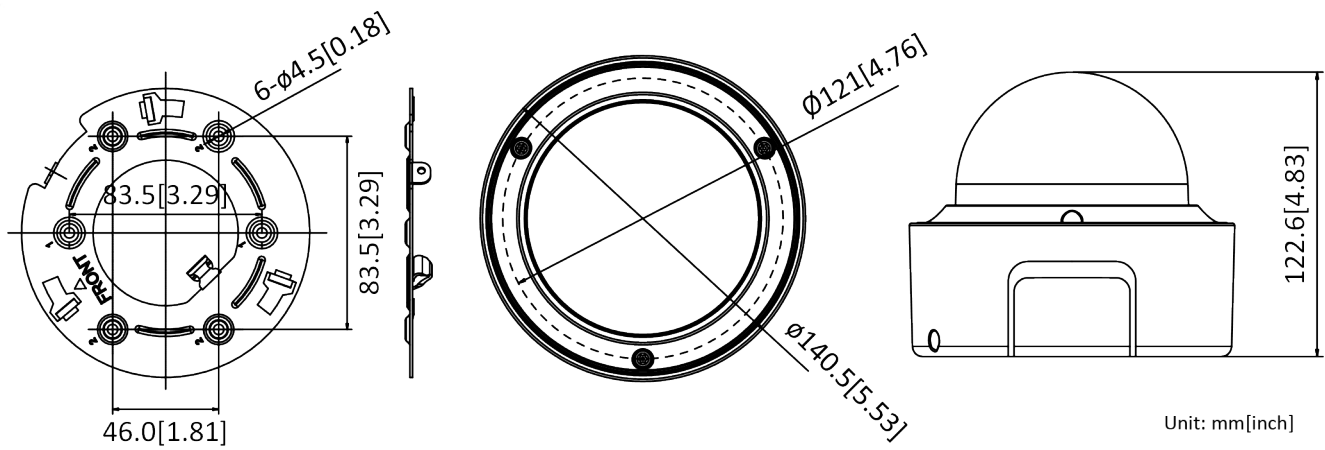

Network	
Client	iVMS-4200, Hik-Connect, iVMS-5200, Hik-Central
Web Browser	Plug-in required live view: IE 8-11, Chrome 41-44, Mozilla Firefox 30.0-51, Safari 8.0+ Plug-in free live view: Chrome 45+, Mozilla Firefox 52+
Interface	
Audio	1-ch 3.5 mm input (line in), 1-ch 3.5 mm output (line out), mono sound
Communication Interface	1 RJ45 10M/100M/1000M Ethernet port 1 RS-485 interface (half duplex, HIKVISION, Pelco-P, Pelco-D, self-adaptive)
Alarm	1 input, 1 output (up to 12 VDC 1A or 10 VAC 500 mA)
Video Output	1Vp-p composite output (75 Ω/CVBS)
Power Output	12 VDC, max. 200mA (supported by all power supply types)
On-board storage	Built-in microSD/SDHC/SDXC slot, up to 256 GB
BNC	CVBS analog output (4CIF resolution), internal
Reset Button	Yes
Audio	
Environment Noise Filtering	Yes
Audio Sampling Rate	8 kHz/16 kHz/32 kHz/44.1 kHz/48 kHz
General	
Firmware Version	5.5.80
Operating Conditions	-30 °C to 60 °C (-22 °F to 140 °F), humidity 95% or less (non-condensing)
Power Supply	12 VDC ± 20%, terminal block; PoE (802.3af, class 3)
Power Consumption and Current	With extra load: 12 VDC, 1.0 A, max. 12.9 W; PoE (802.3af, 36 V to 57 V), 0.2 A to 0.4 A, class 3 Without extra load: 12 VDC, 0.8 A, max. 12.5 W; PoE (802.3af, 36 V to 57 V), 0.2 A to 0.3 A, class 3 “with extra load” means that an extra device is connected to and powered by the camera.
Protection Level	IK10
Material	Aluminum Alloy
Dimensions	Camera: Φ140.5 × 122.6 mm (Φ5.5" × 4.8") With package: 244 × 174 × 173 mm (9.6" × 6.9" × 6.8")
Weight	Camera: approx. 950 g (2.09 lb.) With Package: approx. 1300 g (2.87 lb.)

* Listed resolutions are only selectable options. It does not mean that all streams can work at their maximum resolution at the same time.

Available Model

DS-2CD7185G0-IZS(2.8–12 mm)

Dimension

Accessory

DS-1273ZJ-130
Wall Mount