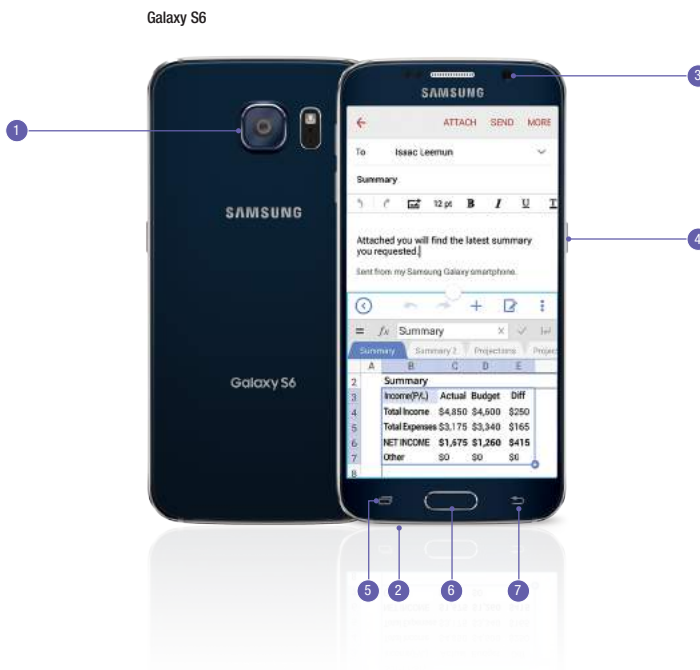

DEVICE LAYOUT

1. Rear-Facing Camera
2. Headphone Jack
3. Front-Facing Camera
4. Power Lock Button
5. Recent Button
6. Home Button / Fingerprint Sensor
7. Back Button

¹Wireless voice, data and messaging services compatible with GSM networks such as AT&T and T-Mobile and certain regional carriers in the U.S. Not compatible with CDMA networks such as Verizon, Sprint and U.S. Cellular. Support for certain features and services, such as VoWiFi and hotspot, vary by wireless service provider. See provider for details. ²Knox Premium requires license fee. Knox container solutions may come with an additional licensing fee. ³Based on laboratory testing. Battery power consumption depends on factors such as network configuration; carrier; signal strength; operating temperature; features selected; vibrate mode; backlight settings; browser use; frequency of calls; and voice, data and other application-usage patterns. The maximum capacity of the battery will decrease with time and use. ⁴Adaptive Fast Charging requires an AFC-compatible charger to work. ⁵Wireless charging-compatible back included with device. Wireless charging pad sold separately. ⁶Portion of memory occupied by existing content. Total amount of available memory may be less based on configuration. ⁷Multi Window does not support all apps.

Learn more

samsung.com/business insights.samsung.com samsung.com/unlocked

Product support

1-866-SAM4BIZ 1-800-SAMSUNG

Follow us

youtube.com/samsungbizusa [@SamsungBizUSA](https://twitter.com/SamsungBizUSA)

SAMSUNG