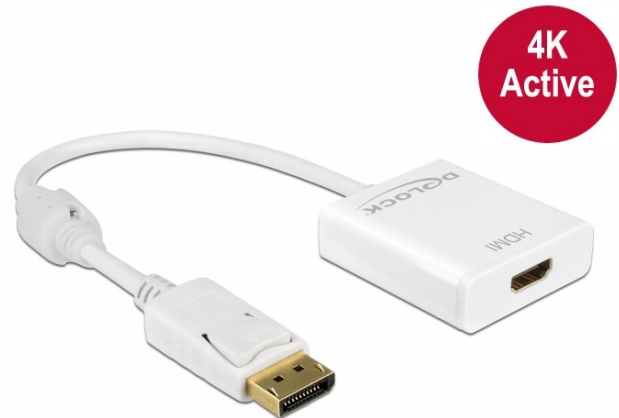

# Delock Adapter DisplayPort 1.2 male > HDMI female 4K Active white

## Description

This adapter by Delock enables the connection of an HDMI monitor to the system via a free DisplayPort interface. The adapter supports a resolution up to 4K Ultra HD at 30 Hz and is backward compatible to Full-HD 1080p. The adapter offers an active conversion, thus it is also suitable for graphics cards that are not capable of outputting DP++ signals.

## Specification

- Connectors:
  - 1 x DisplayPort 20 pin male >
  - 1 x HDMI-A 19 pin female
- Chipset: Parade PS171
- DisplayPort 1.2 and High Speed HDMI specification
- Active converter, for graphics cards with DP and DP++ output
- Resolution up to 3840 x 2160 @ 30 Hz (depending on the system and the connected hardware)
- Supports 3D displays (1080p @ 120 Hz)
- Supports HDCP 1.3
- Supports Eyefinity
- Audio input formats: 8-channel LPCM, compressed audio (AC-3, DTS) and HBR audio format up to 24 Bit audio sample size and 192 kHz sample rate
- Connectors: gold-plated
- 1 x ferrite core
- Cable length without connectors: ca. 20 cm
- Colour: white
- OS independent, no driver installation necessary