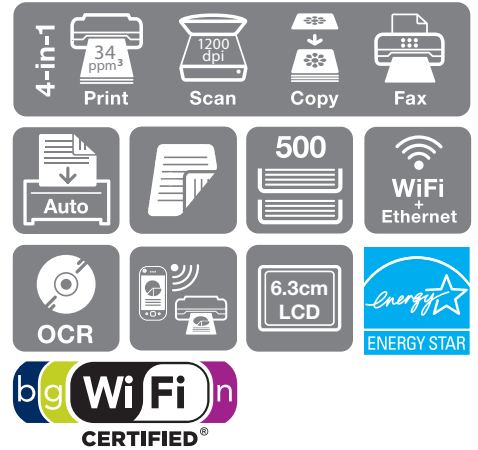

DATASHEET

KEY FEATURES

- A3+ printing and scan, copy and fax up to A3
- Up to 50% lower cost per page than competitive lasers¹
- Fast, business-quality printing at up to 15ppm mono and 8.2ppm colour⁴ / 34ppm draft³
- Print up to 1,000 pages⁵ with Epson's individual XL Stag inks
- Epson Connect⁶
- Google Cloud Print: print on the go from your smartphone or computer
- Apple AirPrint: print emails, photos, web pages and documents directly from your iOS⁷ device

FOR THE BEST RESULTS ALWAYS USE GENUINE EPSON INK AND PAPER

Epson DURABrite Ultra Ink is perfect for all your office printing because it gives you long-lasting Epson quality on a wide range of media.

- Business-quality text documents and vibrant colour
- Instant-drying prints are water, smudge, highlighter and fade resistant
- Resin-coated pigment technology works perfectly on a wide range of media