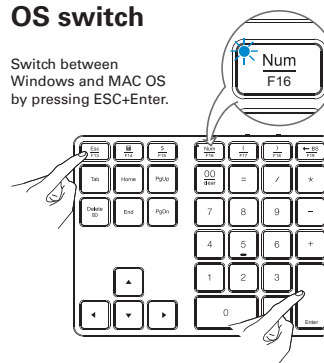

Quick guide

Charge

Red light for charge. Turns off when fully charged.
Flashing when charge is needed.

Sandberg®

Quick guide

First time pairing

OS switch

Switch between Windows and MAC OS by pressing ESC+Enter.