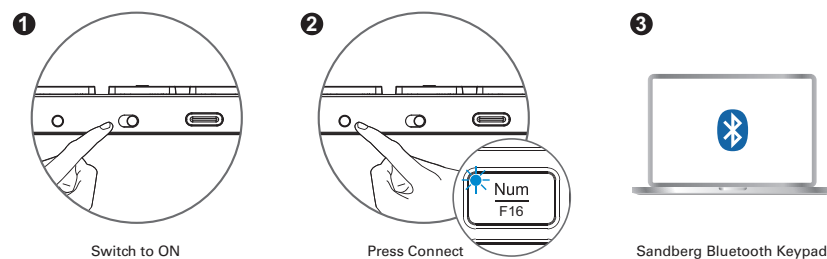

Quick guide

Charge

Red light for charge. Turns off when fully charged.
Flashing when charge is needed.

Sandberg®

Quick guide

First time pairing

OS switch

Switch between Windows and MAC OS by pressing ESC+Enter.