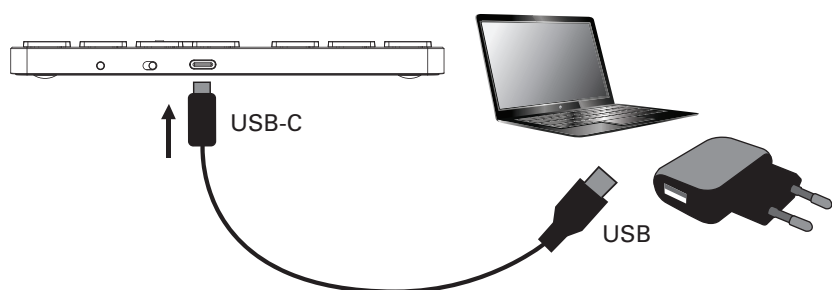

Quick guide

Charge

Red light for charge. Turns off when fully charged.
Flashing when charge is needed.

Sandberg®

Quick guide

First time pairing

OS switch

Switch between Windows and MAC OS by pressing ESC+Enter.