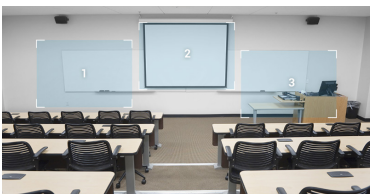

Prepare for any Angle

- Up to 255 different preset locations through VISCA via RS232 and RS422 functionality
- Simplified IR remote and the ability to set 10 preprogrammed preset locations
- Easy manual control of the recording view with outstanding preset locations

Compatible Software

Echo360

vMix

ZOOM

Skype for Business