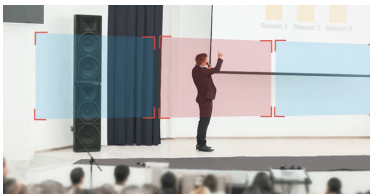

12X/30X Optical Zoom Camera

PTZ

HDMI/IP/USB 3G-SDI

Full HD 1080p60

3-Year Warranty

Seamless Content Capture with SmartShoot

- Optimize your camera controls for automatic content capturing between preset areas
- Create a multi-camera feel across all your preset zones
- Save time and effort with a variety of shooting ranges

One-Touch Face Targeting with SmartFrame

- Instantly adjusts your FOV to fit everyone on-screen at stunning speed
- Start recording presentations, lectures, and more with no hassle
- Easily capture multiple people with one camera