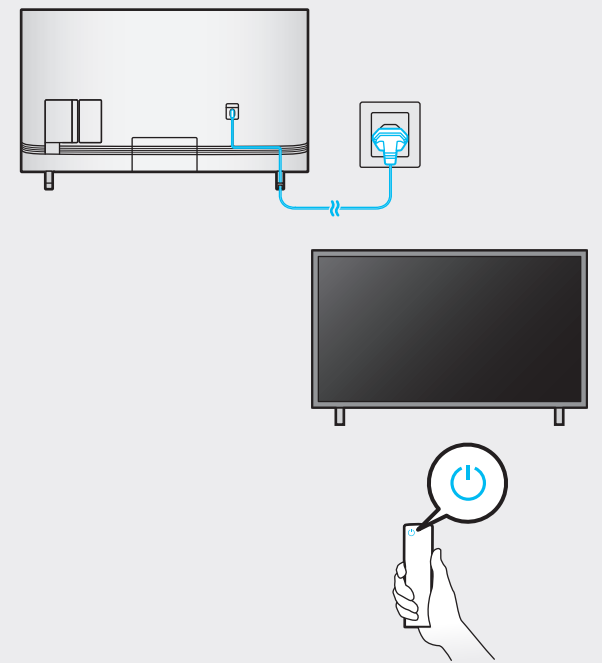

5

6

55" - 75"

82"

7

SAMSUNG

QUICK SETUP GUIDE

Scan this QR code with your smart phone to see helpful videos.

For Wall Mount
Wall Mount Adapter
x 4

55"
-
75"

82"

4

82"