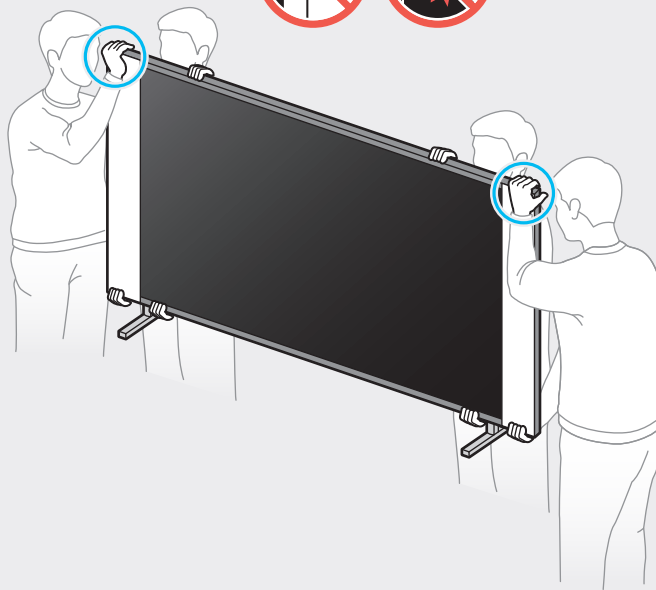

5

6

55" - 75"

82"

7

SAMSUNG

QUICK SETUP GUIDE

Scan this QR code with your smart phone to see helpful videos.

For Wall Mount
Wall Mount Adapter
x 4

55"
-
75"

82"

4

82"