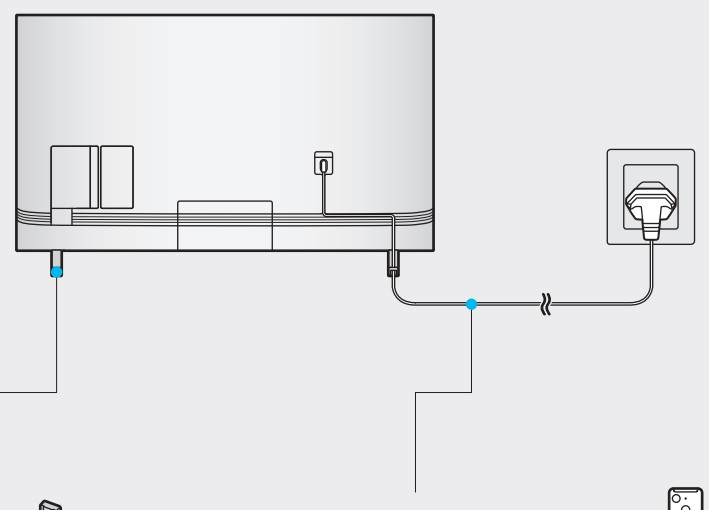

5

6

55" - 75"

82"

7

SAMSUNG

QUICK SETUP GUIDE

Scan this QR code with your smart phone to see helpful videos.

For Wall Mount
Wall Mount Adapter
x 4

55"
-
75"

82"

4

82"