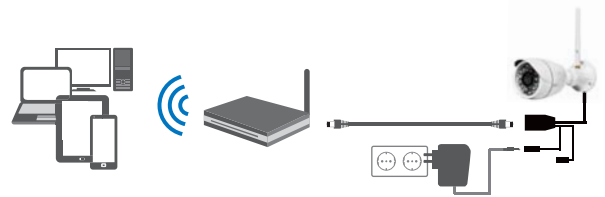

Work in both LAN and wireless environment