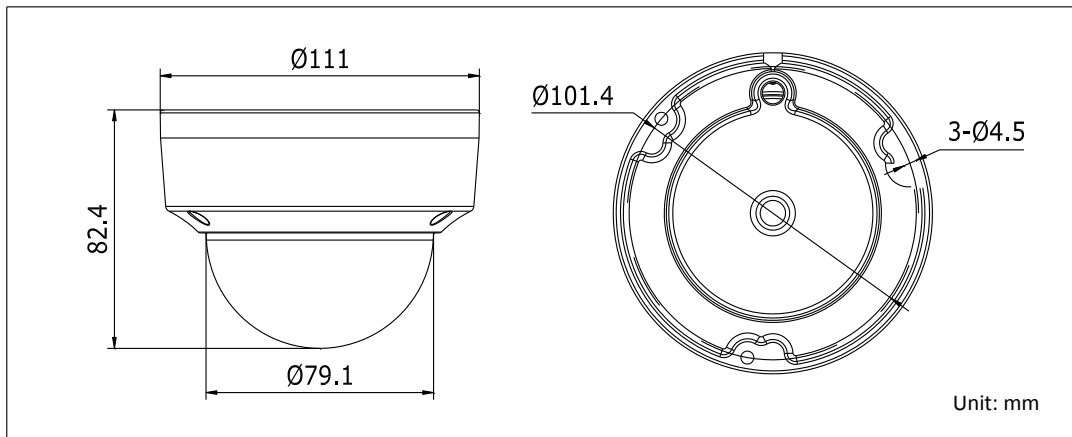

## Specifications

<b>Camera</b>	
Image Sensor	2MP CMOS Image Sensor
Signal System	PAL/NTSC
Effective Pixels	1930(H)*1088(V)
Min. illumination	0.01 Lux @ (F1.2,AGC ON),0 Lux with IR
Shutter Time	1/25(1/30)s to 1/50,000s
Lens	3.6mm (6mm optional)
	Angle of View: 91.3°(3.6mm), 59.9°(6mm)
Lens Mount	φ14
Day & Night	ICR
Angle Adjustment	Pan: 0 - 355°, Tilt: 0 - 75°, Rotation: 0 - 355°
Synchronization	Internal synchronization
Video Frame Rate	1080p@25fps/1080p@30fps
HD Video Output	1 Analog HD output
S/N Ratio	>62dB
<b>Menu</b>	
Camera ID	On/off (0-255)
AGC	Support
D/N Mode	Color/BW/Auto/EXT
White Balance	Auto/User/Push/8000K/6000K/4200K/3000K
Privacy Mask	On/Off, maximum 2 zones
Motion Detection	On/Off, maximum 4 zones
BLC	Support
Anti-flicker	On/Off
Language	English/Chinese
Functions	Digital noise reduction, Mirror
<b>General</b>	
Operating Conditions	-40 °C – 60 °C (-40 °F – 140 °F), Humidity 90% or less (non-condensing)
Power Supply	12 VDC ± 15%
Power Consumption	Max. 4W
Protection Level	IP66
IR Range	Up to 20m
Impact Protection	IK10
Communication	Up the coax, Protocol: HIKVISION-C(TVI output)
Dimensions	Φ111 × 82.4(Φ4.37" × 3.24")
Weight	550 g

## Dimensions