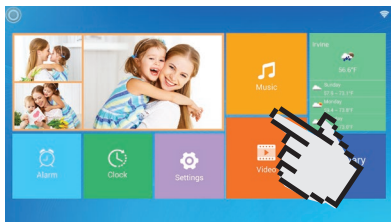

Features:

- Touchscreen IPS LCD display for fast and easy navigation through the icon based menus
- Connects easily to any WIFI 802.11 b/g/n wireless network
- Share photos from your Facebook and Twitter accounts directly to the frame using a smartphone or tablet
- View hi-quality digital photos on the 15.6" TFT true color LCD at 1920 x 1080 resolution (16:9 aspect ratio)
- High quality frame with built-in speakers
- Supports various picture, video and audio formats
- Configure photo slideshows to play in various display and transition modes set to background music
- Supports SD / SDHC memory cards (up to 32 GB)
- Connect a USB flash drive or SD card to easily access and share your favorite pictures, music, or videos
- Transfer and store files quickly and easily from your personal computer to the frame's 16GB built-in memory
- Includes built-in clock, calendar, alarm and weather apps with auto on / off timer
- Security slot - securely lock your frame to prevent theft
- Wall mountable - works great as a digital signage solution
- Limited 1 Year Warranty

Instant Photo Sharing

The WiFi Digital Photo Frame is a great way to instantly share your photos - wirelessly! Sync the frame to your Facebook and Twitter accounts or to our photo cloud app. Any image you post with your smartphone or tablet will transfer directly to the frame.

Multimedia Experience

View pictures easily on the TFT true color LCD panel at amazing resolutions. Play videos and music through the frame's integrated stereo speakers. With 16GB of built-in storage, memory card reader and USB support, it is easy to transfer and store all your favorite digital media.

Digital Signage Solution

Showcase videos of your product or service in action or play a greeting message, tutorial or educational video. Use pictures in slideshow mode to tell a story, display business hours, sale items, specials and menu boards, etc. The possibilities are endless!