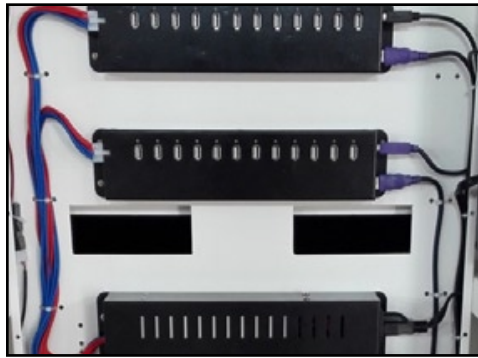

Built-in 36 USB Syncing Ports

Nimble

Easy to maneuver with 2 Directional Locking & 2 Brake Locking Swivel Casters

Reliable

Lifetime frame warranty

Your Authorized Reseller:

Configuration made easy!

Capacity	
Standard: 1 1/8" width	36
Wide: 1 5/8" width	24
Ultra Wide: 2 1/4" width	18
Fitment	
Device Dividers	Adjustable
iPad / Tablet	✓
Security	
3-point Keyed Lock with Padlock Flange	✓
All Metal Construction	✓
Features & Functionality	
Removable Baskets	✓
Wheel size (in)	5"
Electrical	
Internal Outlets	36
36 USB Syncing Ports	✓
External Outlets	✓
Cooling Fans	✓
Replaceable Power Cord	✓
Warranty	
Lifetime Frame	✓
2 Year Electrical	✓
Specifications	
Height	43 7/8"
Width	22"
Depth	23 3/4"
Weight (lbs, estimate)	240

User-Configurable Adjustable Device Dividers

36 USB Syncing Ports

Heavy-Duty Door Hinges

2 Directional Locking & 2 Brake Locking Swivel Casters

12ft. User Replaceable Power Cord

External Power Outlets

Specifications subject to change without notice